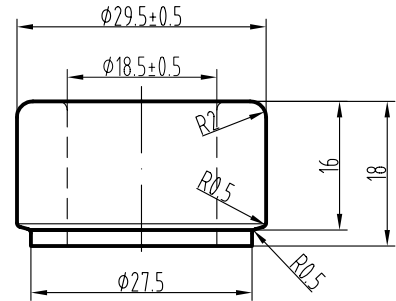

# Cervino Antique Green | Premium

**MASILVA USA**  
THE PERFECT FIT FOR YOUR WINE

Weight	570 ± 25g
Height	315 ± 1.8mm
Body Ø	75.6 ± 1.6mm
Finish Ø	29.5 ± 0.5mm
Bore Ø	18.5 ± 0.5mm
Label	152mm