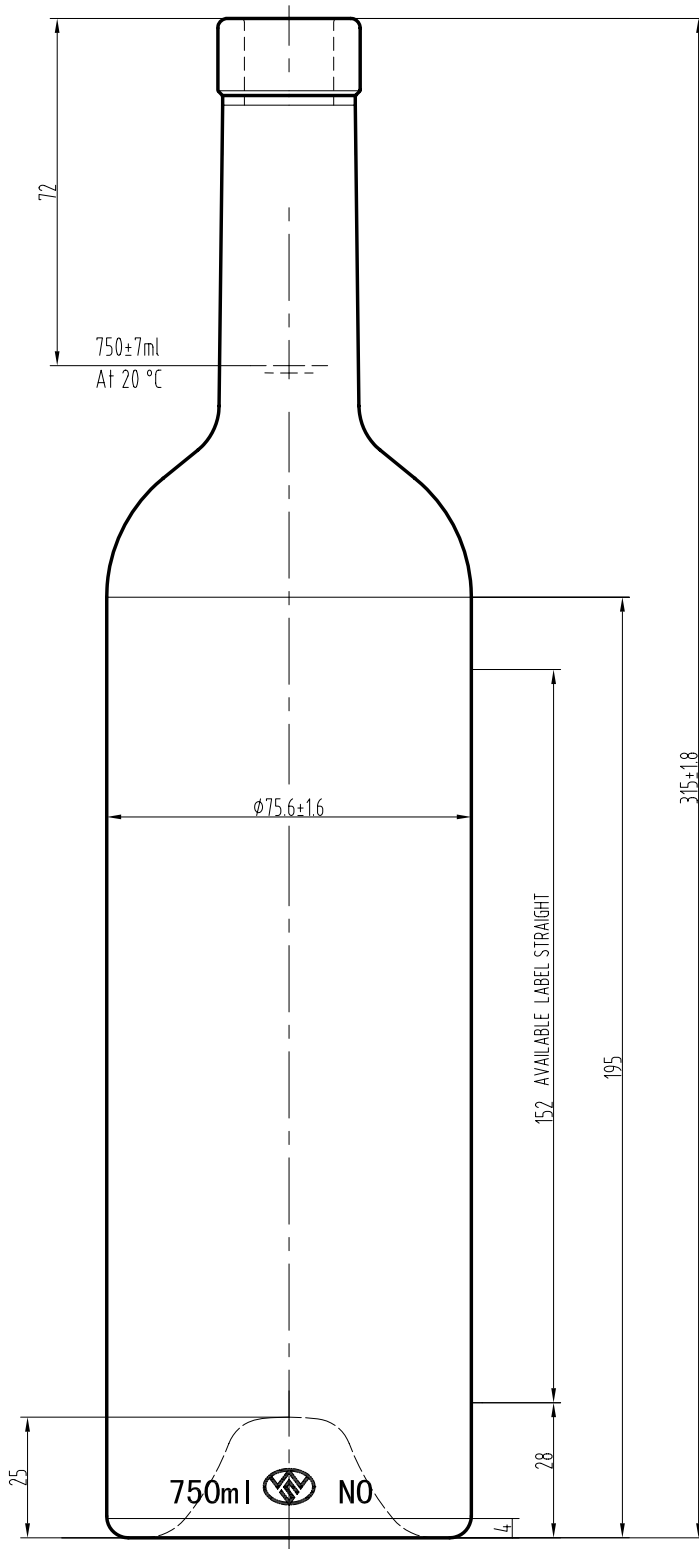

# Cervino Antique Green | Premium

**MASILVA USA**  
THE PERFECT FIT FOR YOUR WINE

Weight	570 ± 25g
Height	315 ± 1.8mm
Body Ø	75.6 ± 1.6mm
Finish Ø	29.5 ± 0.5mm
Bore Ø	18.5 ± 0.5mm
Label	152mm