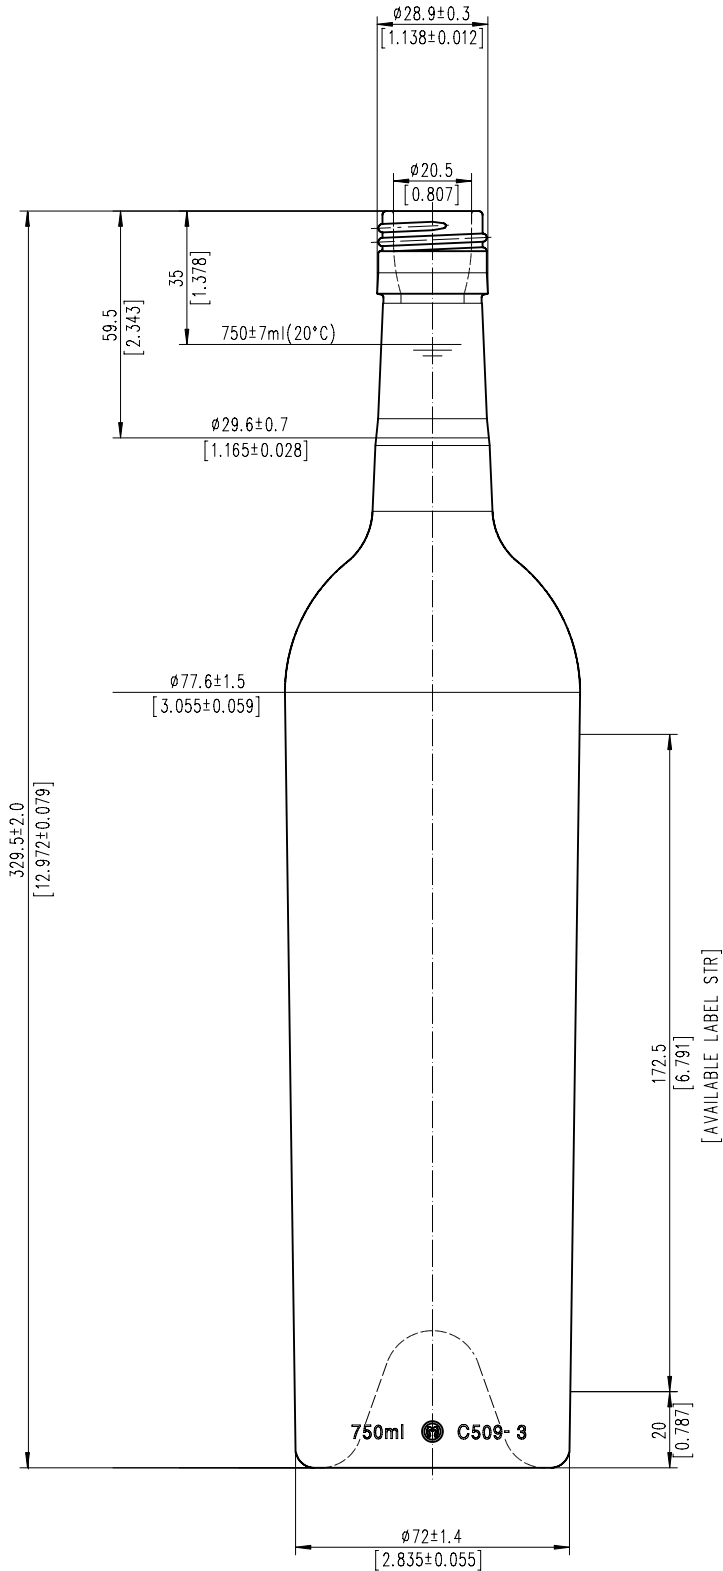

Chearoco Antique Green | Premium

MASILVA USA
THE PERFECT FIT FOR YOUR WINE

Weight	695 ± 25 g
Height	329.5 ± 2 mm
Body Ø	77.6 ± 1.5 mm - 72 ± 1.4 mm
Finish Ø	BVS 30 x 60mm
Bore Ø	20.5mm
Label	172.5mm