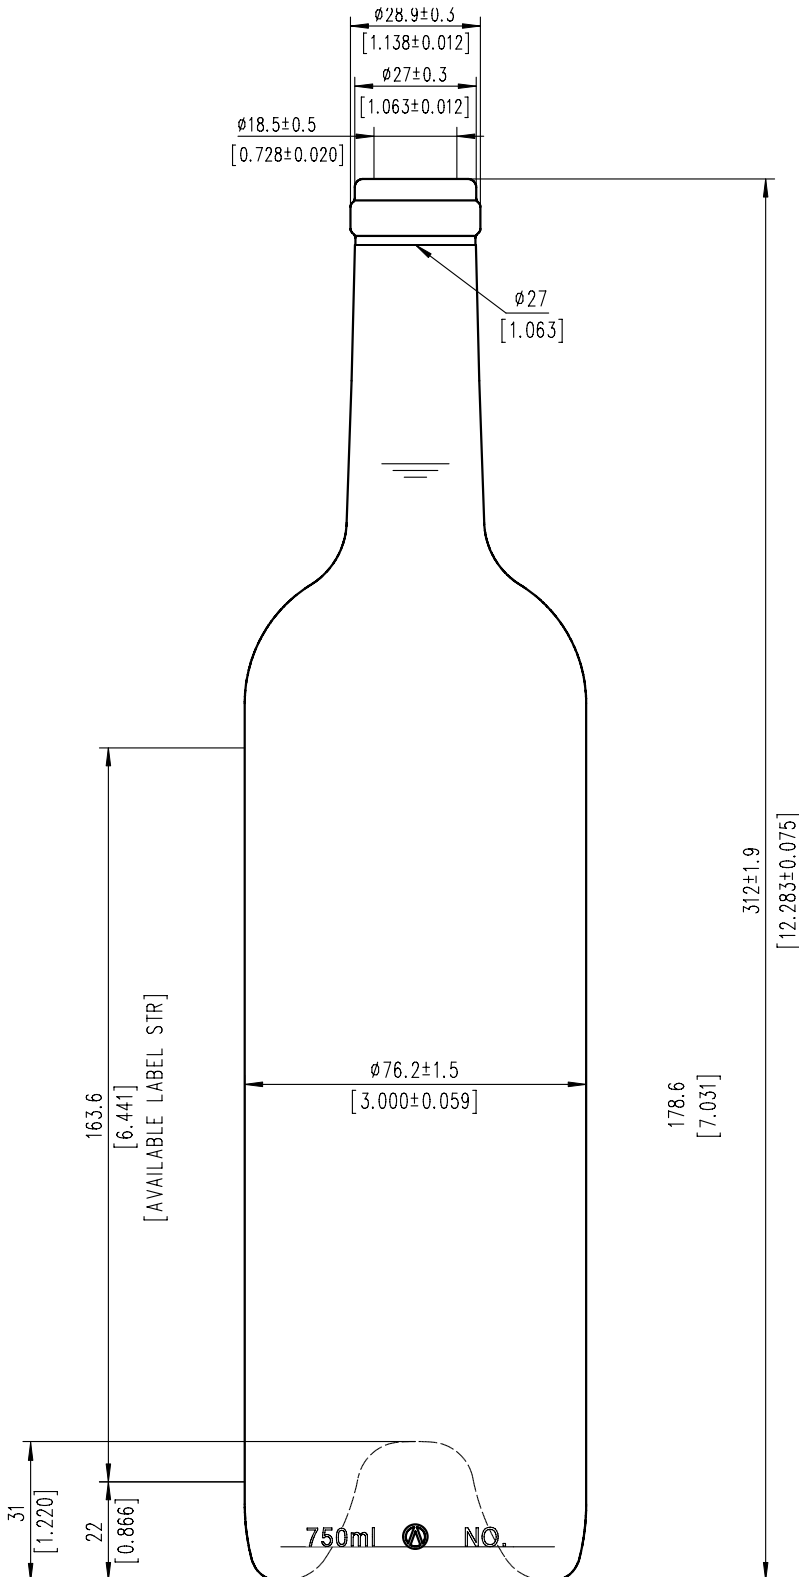

Cienaga Antique Green | Premium

MASILVA USA
THE PERFECT FIT FOR YOUR WINE

Weight	600 ± 25g
Height	312 ± 1.9mm
Body Ø	76.2 ± 1.5mm
Finish Ø	28.9 ± 0.3mm
Bore Ø	18.5 ± 0.5mm
Label	152mm