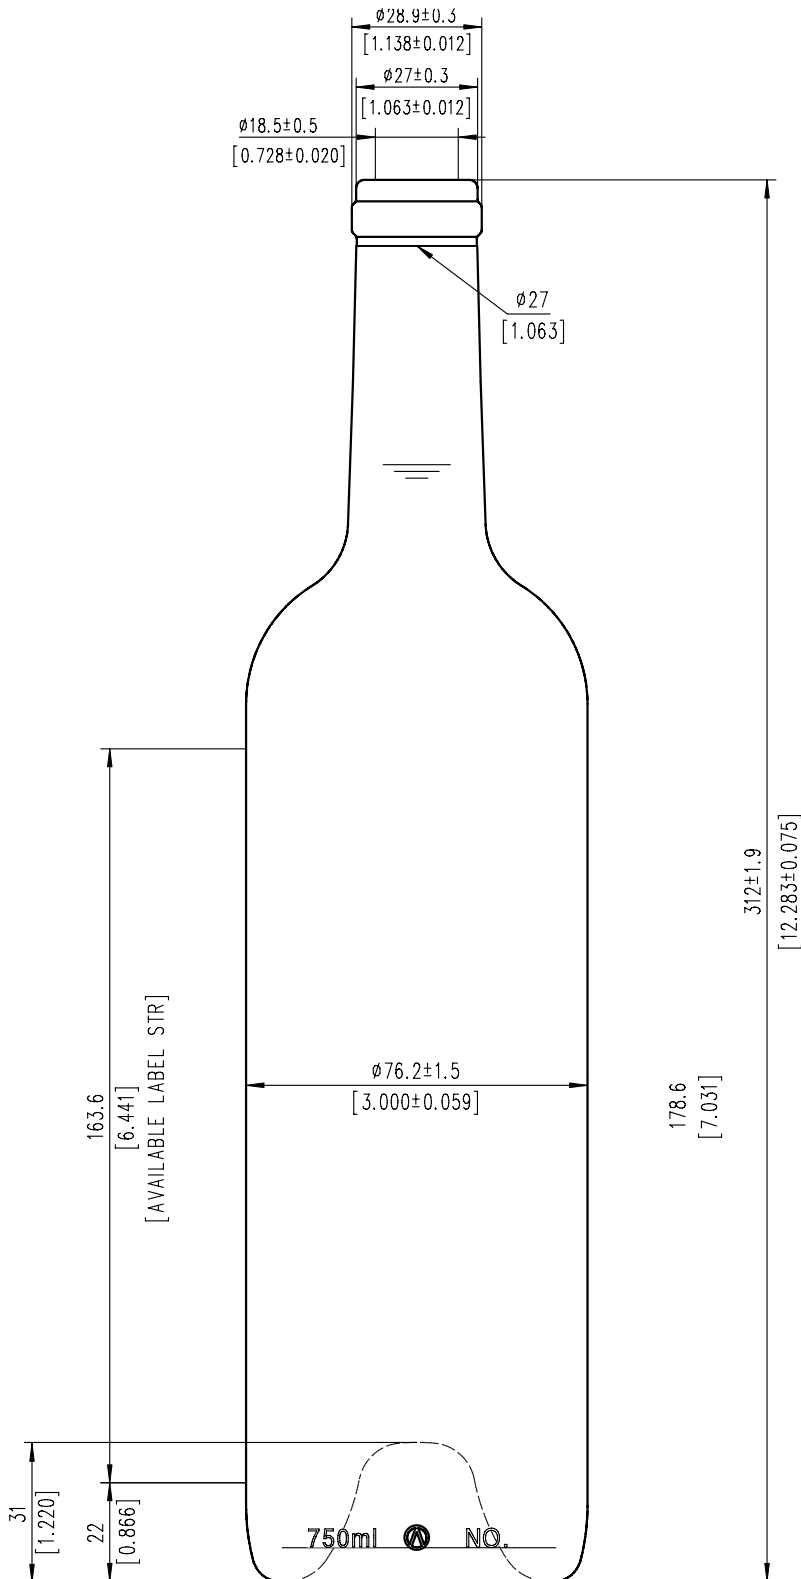

Cienaga Flint | Premium

MASILVA USA
THE PERFECT FIT FOR YOUR WINE

Weight	600 ± 25g
Height	312 ± 1.9mm
Body Ø	76.2 ± 1.5mm
Finish Ø	28.9 ± 0.3mm
Bore Ø	18.5 ± 0.5mm
Label	152mm