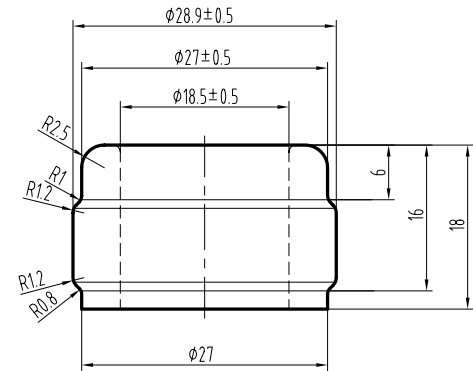

# Egmont Antique Green | Premium

**MASILVA USA**  
THE PERFECT FIT FOR YOUR WINE

Weight	585 ± 25g
Height	305 ± 1.6mm
Body Ø	81.2 ± 1.6mm
Finish Ø	28.9 ± 0.5mm
Bore Ø	18.5 ± 0.5mm
Label	146mm