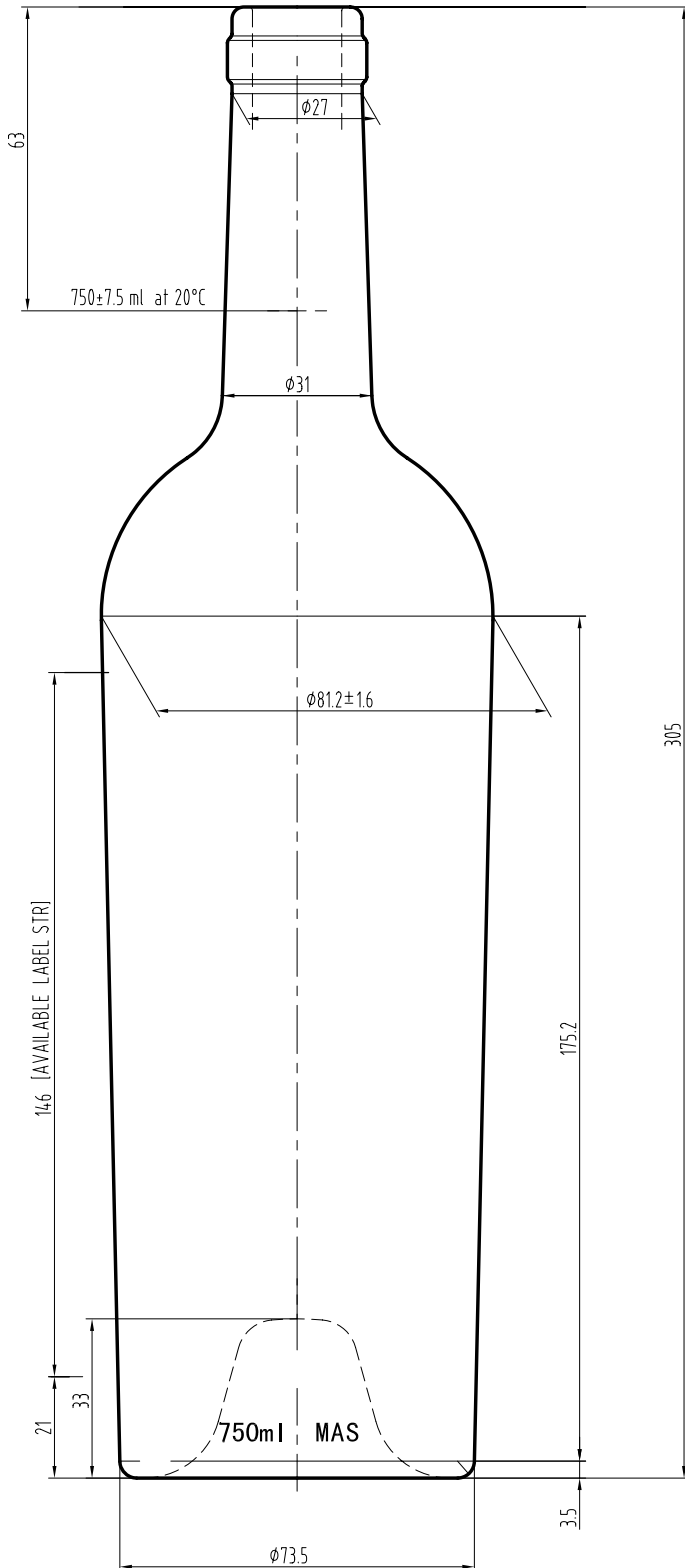

# Egmont Antique Green | Premium

**MASILVA USA**  
THE PERFECT FIT FOR YOUR WINE

Weight	585 ± 25g
Height	305 ± 1.6mm
Body Ø	81.2 ± 1.6mm
Finish Ø	28.9 ± 0.5mm
Bore Ø	18.5 ± 0.5mm
Label	146mm