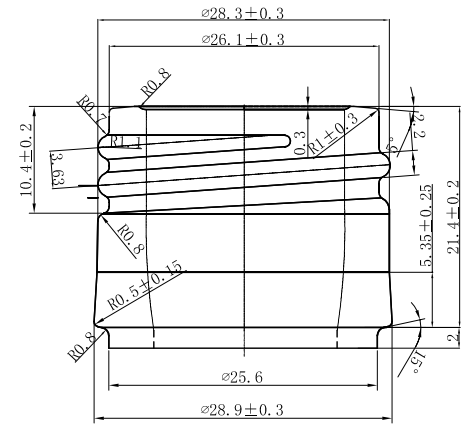

Eiger Antique Green | Premium

MASILVA USA
THE PERFECT FIT FOR YOUR WINE

Weight	670 ± 25g
Height	304 ± 1.6mm
Body Ø	82.3 - 75.2 ± 1.6mm
Finish Ø	BVS 30 x 60mm
Bore Ø	N.A.
Label	140mm