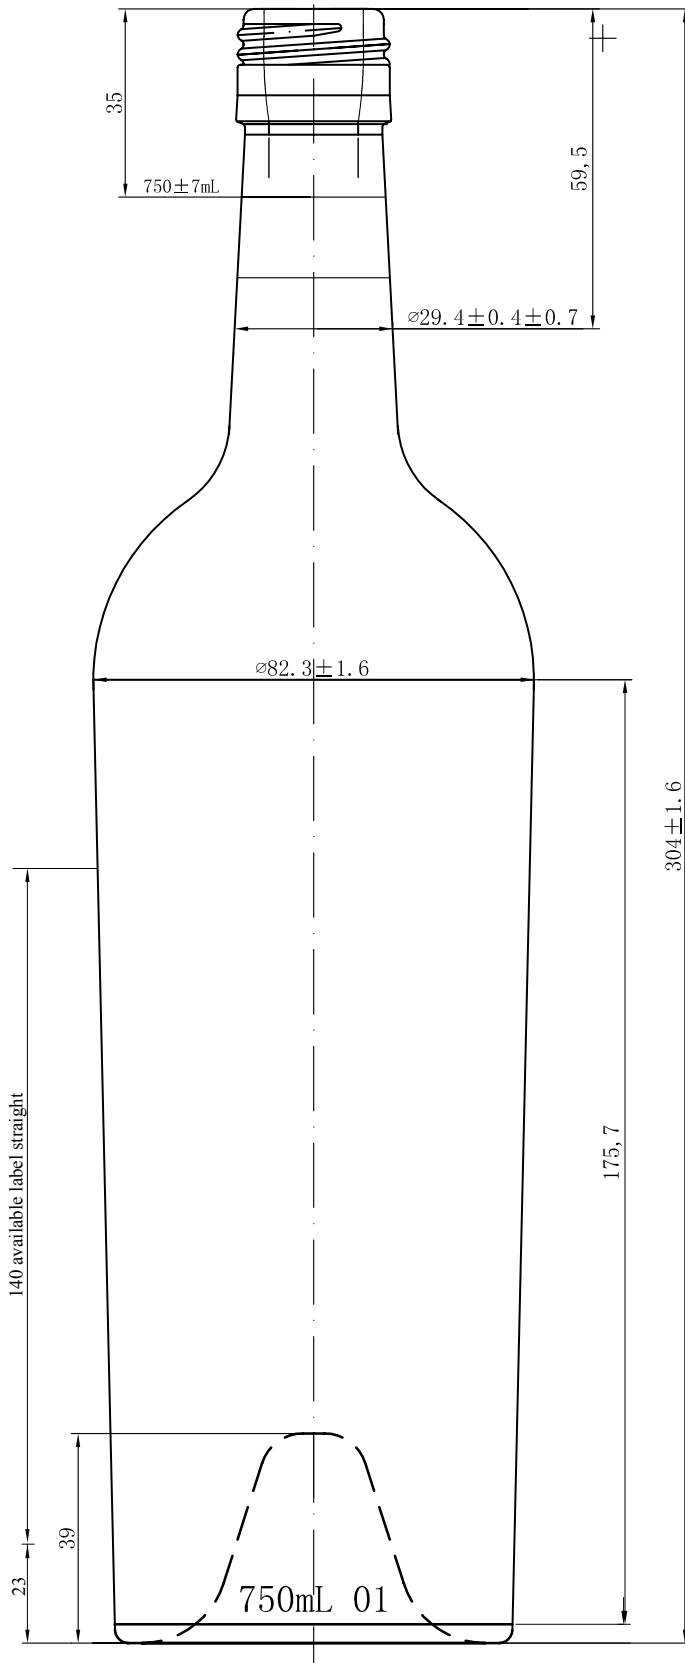

Eiger Antique Green | Premium

MASILVA USA
THE PERFECT FIT FOR YOUR WINE

Weight	670 ± 25g
Height	304 ± 1.6mm
Body Ø	82.3 - 75.2 ± 1.6mm
Finish Ø	BVS 30 x 60mm
Bore Ø	N.A.
Label	140mm