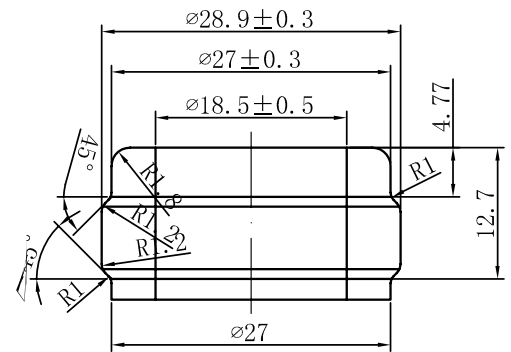

Hazar Antique Green | Premium

MASILVA USA
THE PERFECT FIT FOR YOUR WINE

Weight	690 ± 25g
Height	329.5 ± 2mm
Body Ø	77.9 - 72 ± 1.5mm
Finish Ø	28.9 ± 0.3mm
Bore Ø	18.5 ± 0.5mm
Label	172.5mm