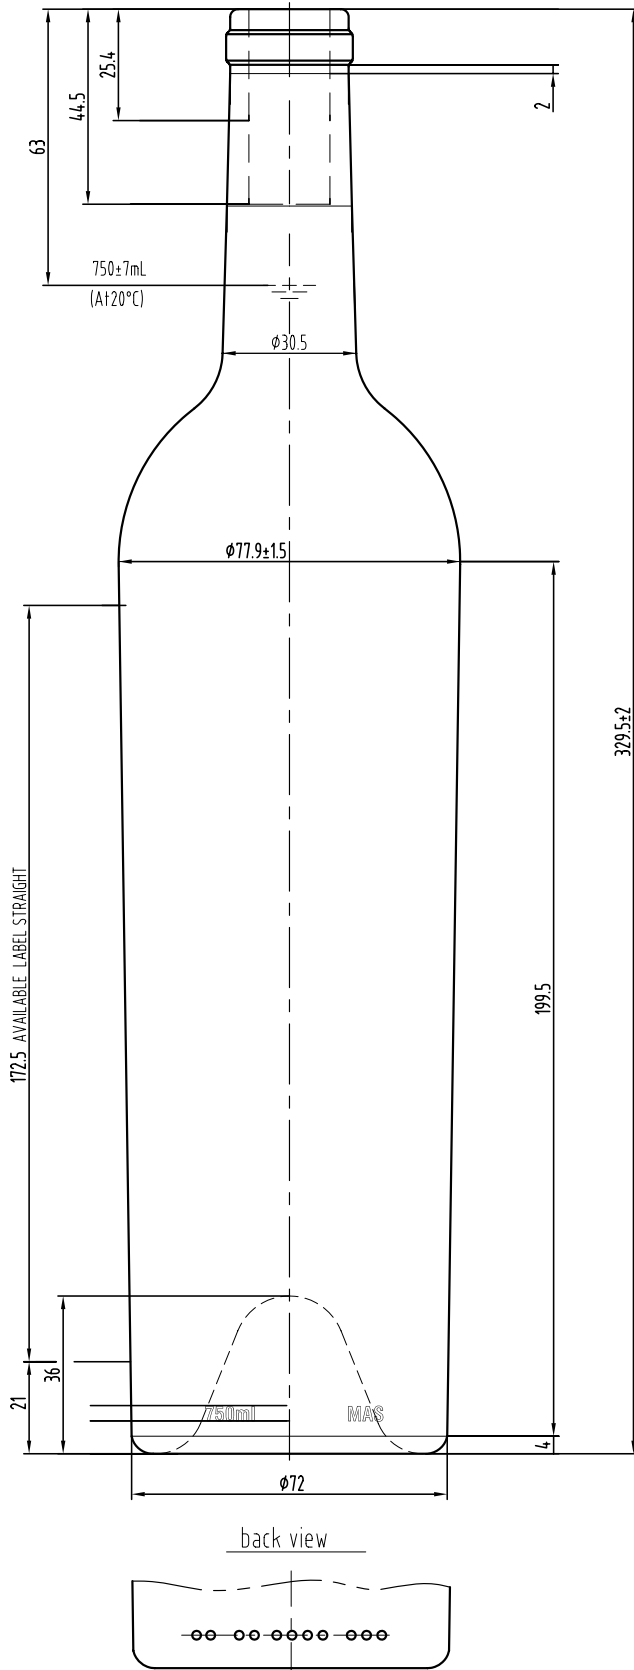

Hazar Antique Green | Premium

MASILVA USA
THE PERFECT FIT FOR YOUR WINE

Weight	690 ± 25g
Height	329.5 ± 2mm
Body Ø	77.9 - 72 ± 1.5mm
Finish Ø	28.9 ± 0.3mm
Bore Ø	18.5 ± 0.5mm
Label	172.5mm