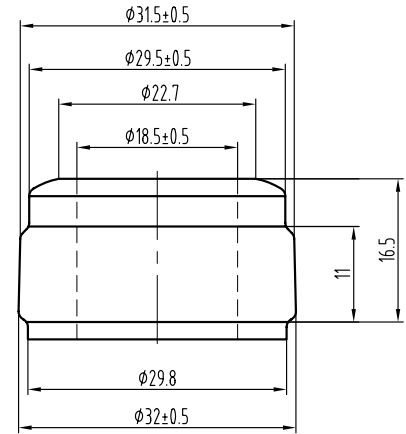

Jaonli Antique Green | Premium

MASILVA USA
THE PERFECT FIT FOR YOUR WINE

Weight	695 ± 30 g
Height	310 ± 1.8 mm
Body ϕ	77.3 ± 1.6 mm
Finish ϕ	32 ± 0.5 mm
Bore ϕ	18.5 ± 0.5 mm
Label	160mm