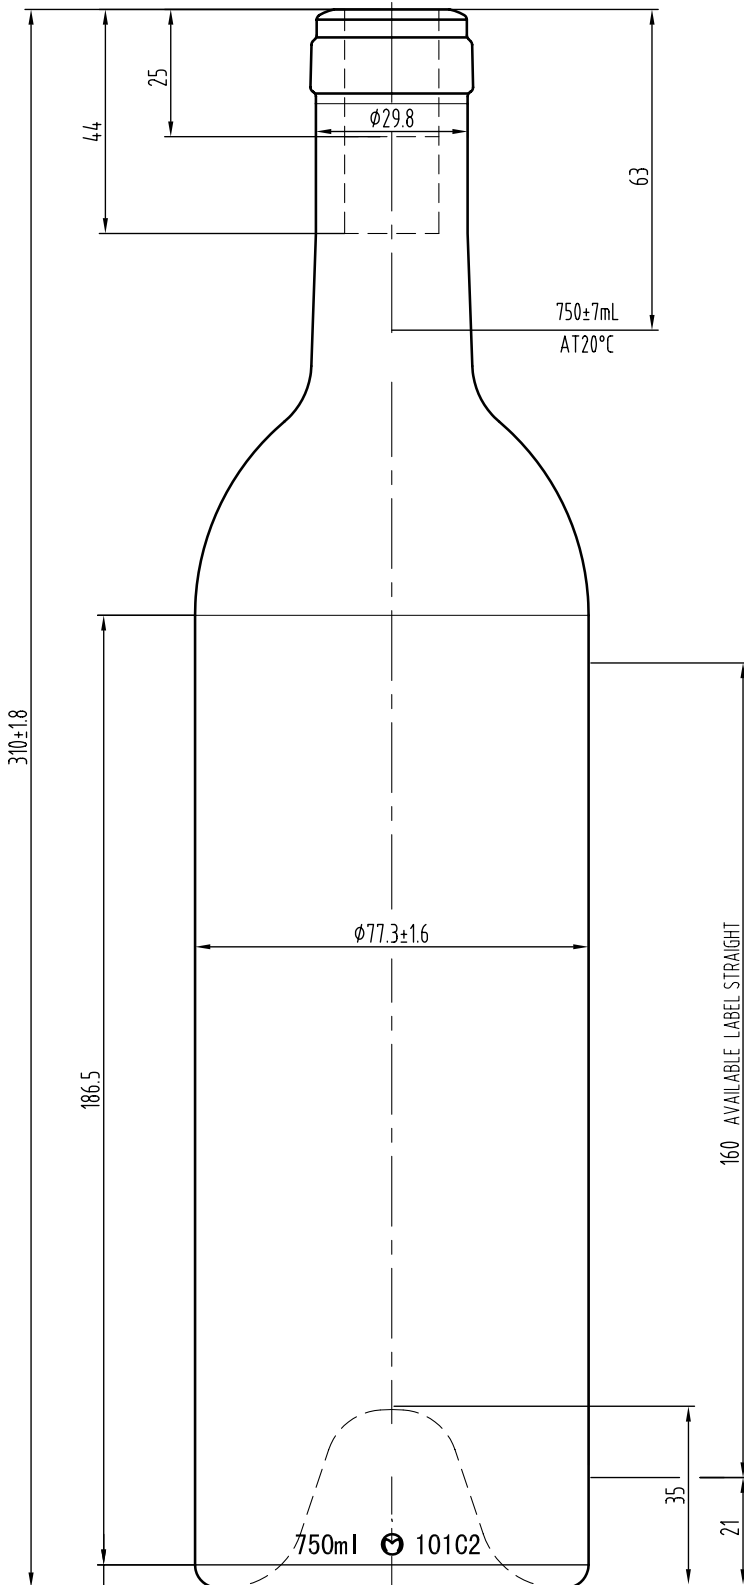

Jaonli Antique Green | Premium

MASILVA USA
THE PERFECT FIT FOR YOUR WINE

Weight	695 ± 30 g
Height	310 ± 1.8 mm
Body ϕ	77.3 ± 1.6 mm
Finish ϕ	32 ± 0.5 mm
Bore ϕ	18.5 ± 0.5 mm
Label	160mm