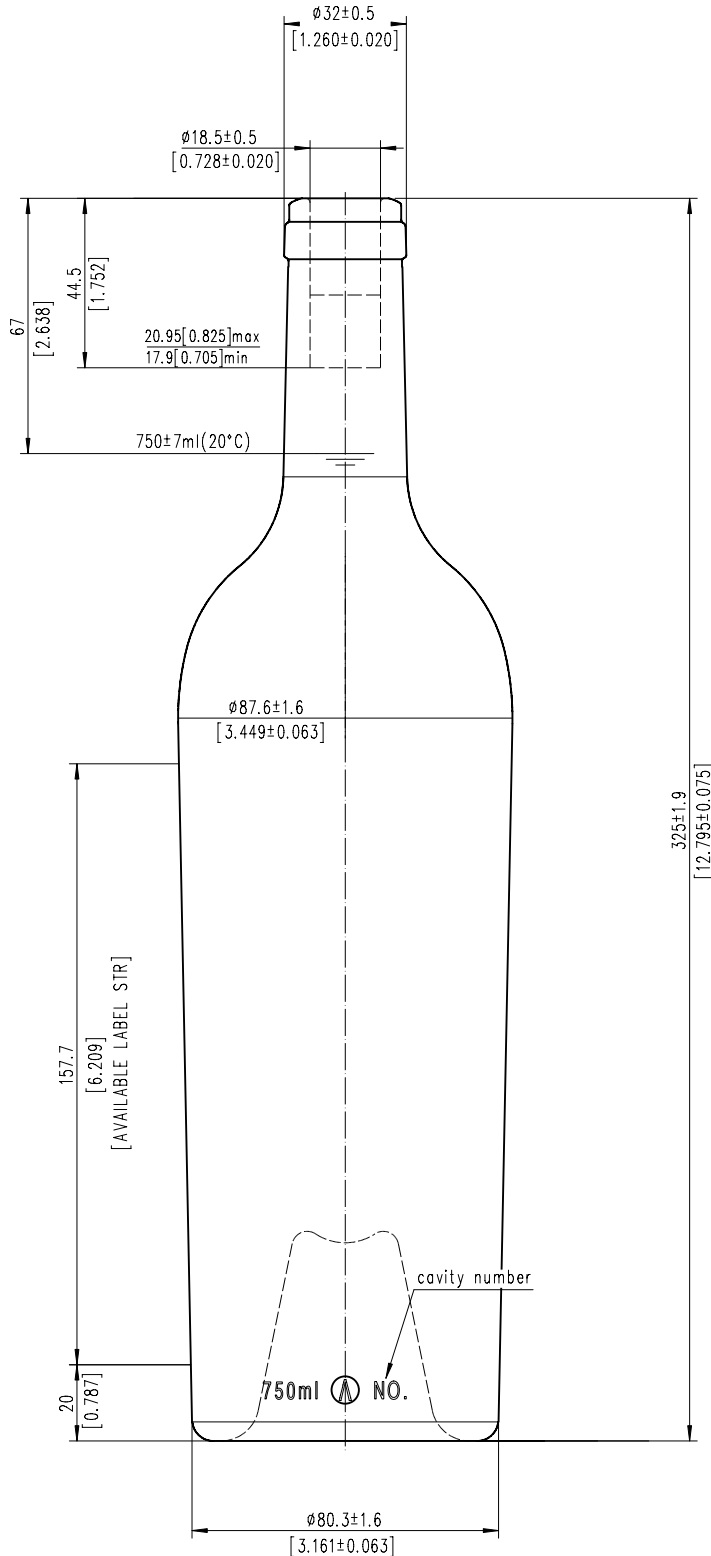

Sajama Antique Green | Ultra-premium

MASILVA USA
THE PERFECT FIT FOR YOUR WINE

Weight	1200 ± 25g
Height	325 ± 1.9mm
Body Ø	87.6 - 80.3 ± 1.6mm
Finish Ø	32 ± 0.5mm
Bore Ø	18.5 ± 0.5mm
Label	157.7mm