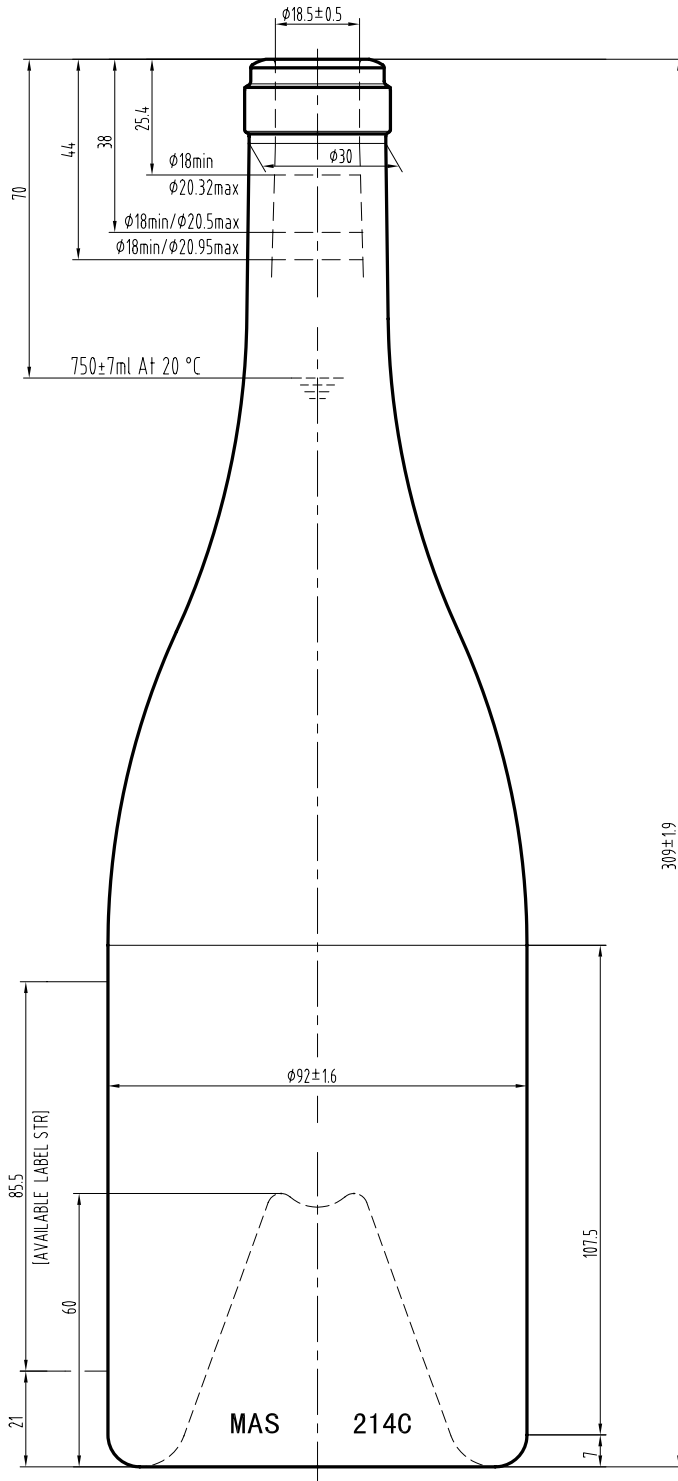

Alverstone Antique Green | Ultra-premium

MASILVA USA
THE PERFECT FIT FOR YOUR WINE

Weight	$990 \pm 30 \text{g}$
Height	$309 \pm 1.9 \text{mm}$
Body ϕ	$92 \pm 1.6 \text{mm}$
Finish ϕ	$32 \pm 0.5 \text{mm}$
Bore ϕ	$18.5 \pm 0.5 \text{mm}$
Label	85.5mm