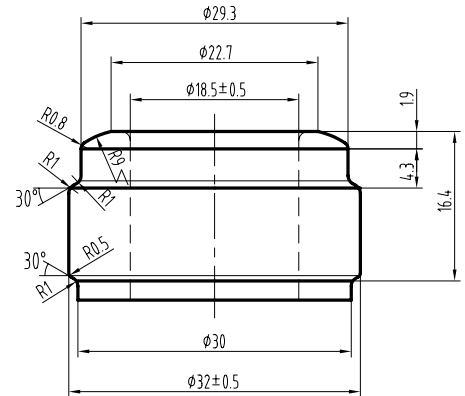

Alverstone Antique Green | Ultra-premium

MASILVA USA
THE PERFECT FIT FOR YOUR WINE

Weight	$990 \pm 30 \text{g}$
Height	$309 \pm 1.9 \text{mm}$
Body ϕ	$92 \pm 1.6 \text{mm}$
Finish ϕ	$32 \pm 0.5 \text{mm}$
Bore ϕ	$18.5 \pm 0.5 \text{mm}$
Label	85.5mm