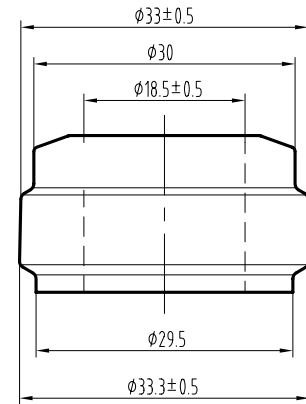

Paradiso Antique Green | Ultra-premium

MASILVA USA
THE PERFECT FIT FOR YOUR WINE

Weight	880 ± 30g
Height	305 ± 1.8mm
Body Ø	88.2 ± 1.6mm
Finish Ø	33.3 ± 0.5mm
Bore Ø	18.5 ± 0.5mm
Label	87mm