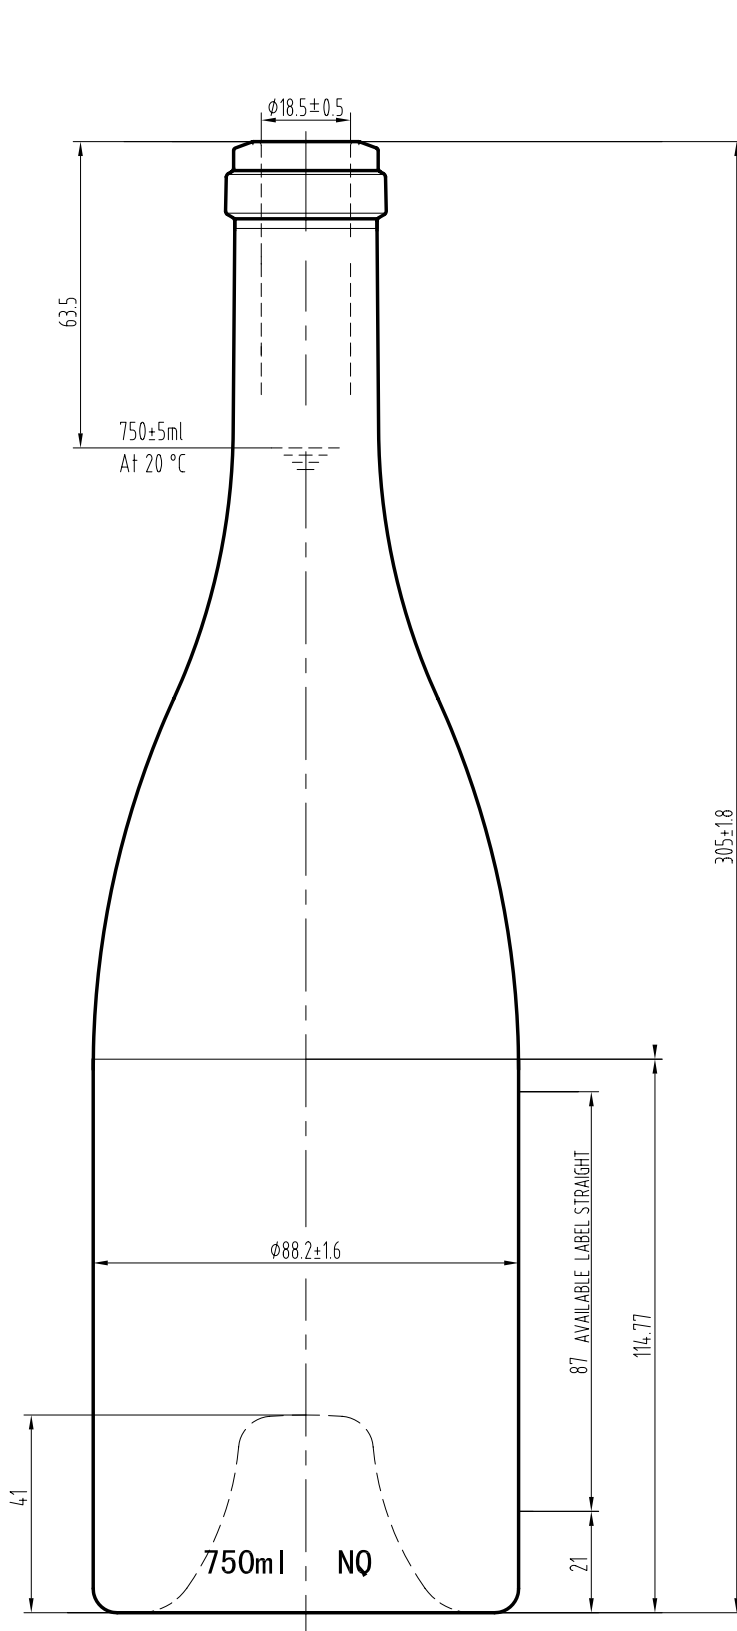

Paradiso Antique Green | Ultra-premium

MASILVA USA
THE PERFECT FIT FOR YOUR WINE

| | |
|----------|--------------|
| Weight | 880 ± 30g |
| Height | 305 ± 1.8mm |
| Body Ø | 88.2 ± 1.6mm |
| Finish Ø | 33.3 ± 0.5mm |
| Bore Ø | 18.5 ± 0.5mm |
| Label | 87mm |