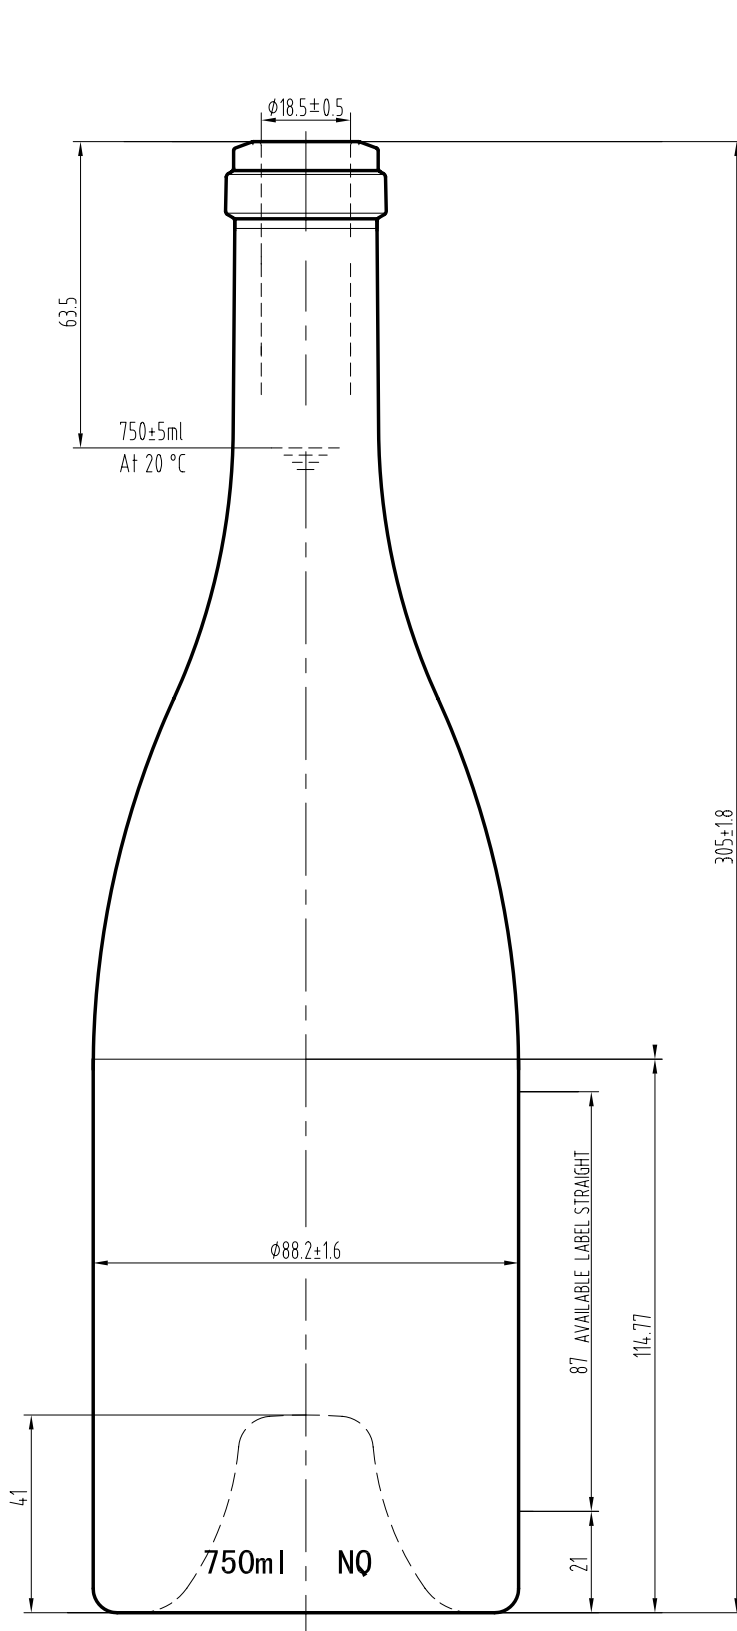

Paradiso Antique Green | Ultra-premium

MASILVA USA
THE PERFECT FIT FOR YOUR WINE

Weight	880 ± 30g
Height	305 ± 1.8mm
Body Ø	88.2 ± 1.6mm
Finish Ø	33.3 ± 0.5mm
Bore Ø	18.5 ± 0.5mm
Label	87mm