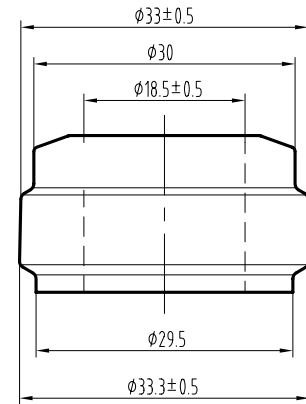

Paradiso Antique Green | Ultra-premium

MASILVA USA
THE PERFECT FIT FOR YOUR WINE

| | |
|----------|--------------|
| Weight | 880 ± 30g |
| Height | 305 ± 1.8mm |
| Body Ø | 88.2 ± 1.6mm |
| Finish Ø | 33.3 ± 0.5mm |
| Bore Ø | 18.5 ± 0.5mm |
| Label | 87mm |