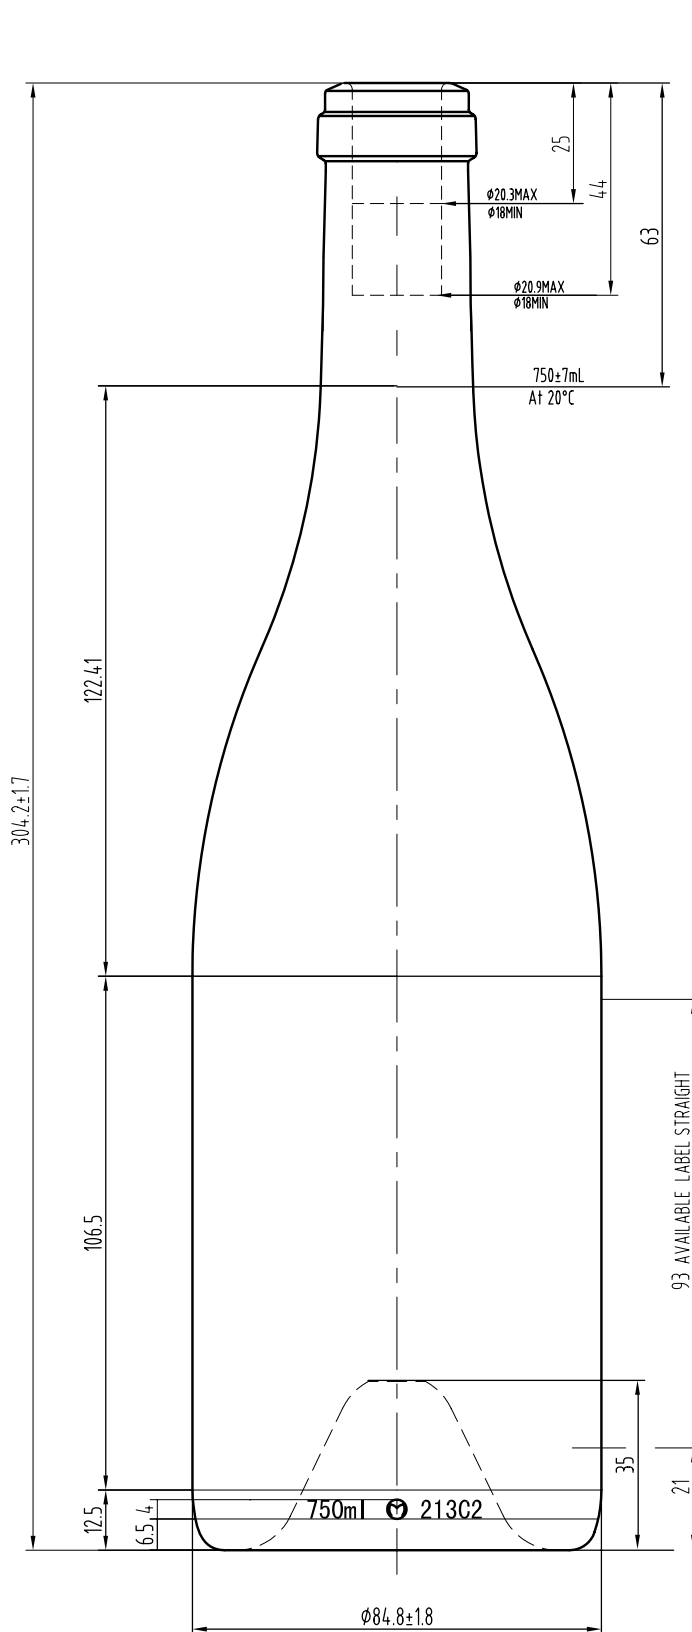

Queva Antique Green | Premium

MASILVA USA  
THE PERFECT FIT FOR YOUR WINE

Weight	695 ± 30g
Height	304.2 ± 1.7mm
Body Ø	84.8 ± 1.8mm
Finish Ø	33.1 ± 0.3mm
Bore Ø	18.5 ± 0.5mm
Label	93mm