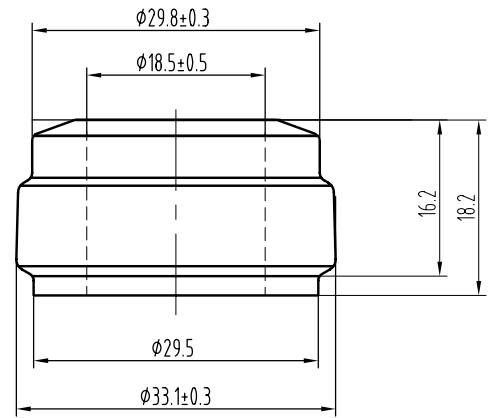

Queva Antique Green | Premium

MASILVA USA  
THE PERFECT FIT FOR YOUR WINE

Weight	695 ± 30g
Height	304.2 ± 1.7mm
Body Ø	84.8 ± 1.8mm
Finish Ø	33.1 ± 0.3mm
Bore Ø	18.5 ± 0.5mm
Label	93mm