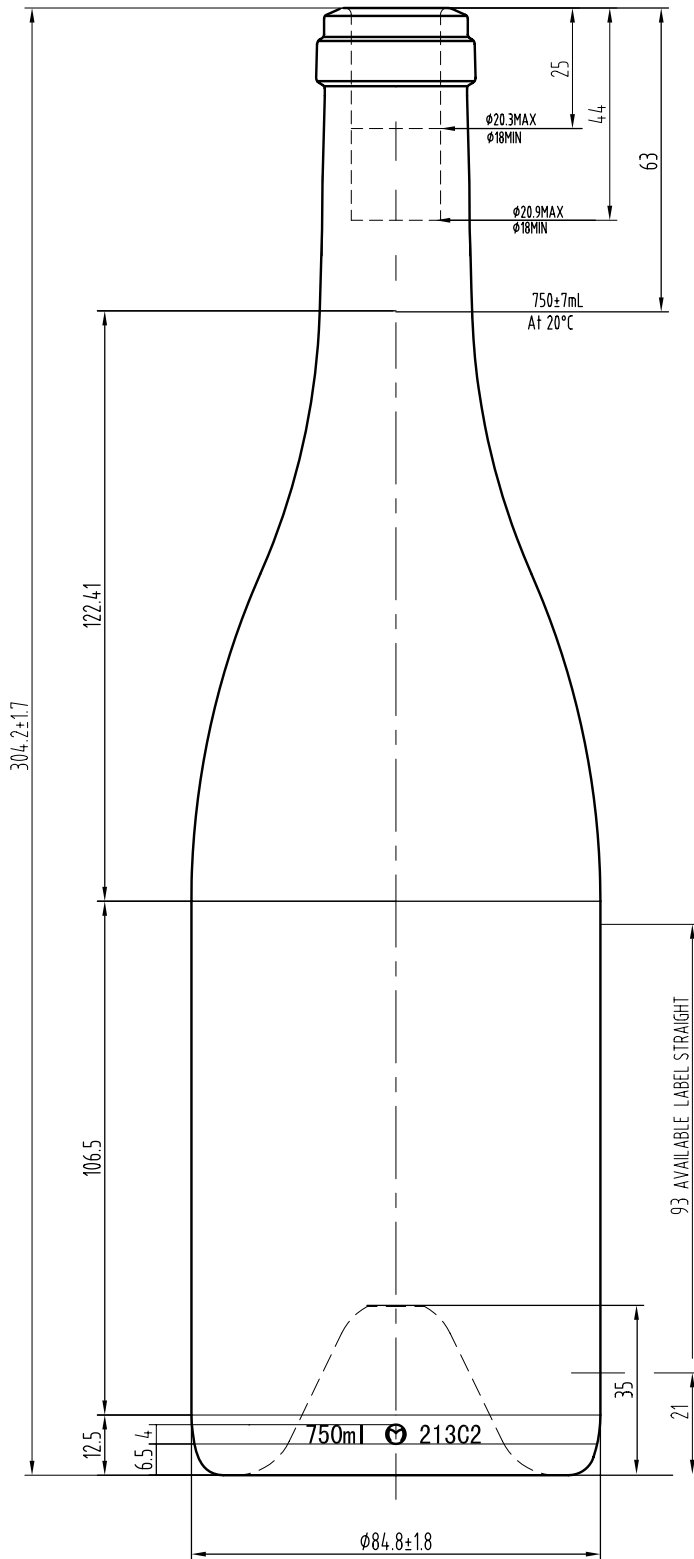

Queva Antique Green | Premium

MASILVA USA  
THE PERFECT FIT FOR YOUR WINE

Weight	695 ± 30g
Height	304.2 ± 1.7mm
Body Ø	84.8 ± 1.8mm
Finish Ø	33.1 ± 0.3mm
Bore Ø	18.5 ± 0.5mm
Label	93mm