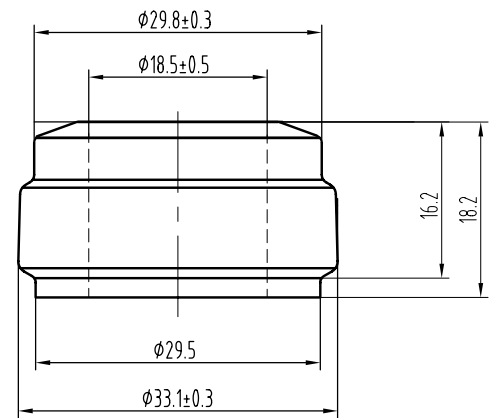

Queva Antique Green | Premium

MASILVA USA  
THE PERFECT FIT FOR YOUR WINE

Weight	695 ± 30g
Height	304.2 ± 1.7mm
Body Ø	84.8 ± 1.8mm
Finish Ø	33.1 ± 0.3mm
Bore Ø	18.5 ± 0.5mm
Label	93mm