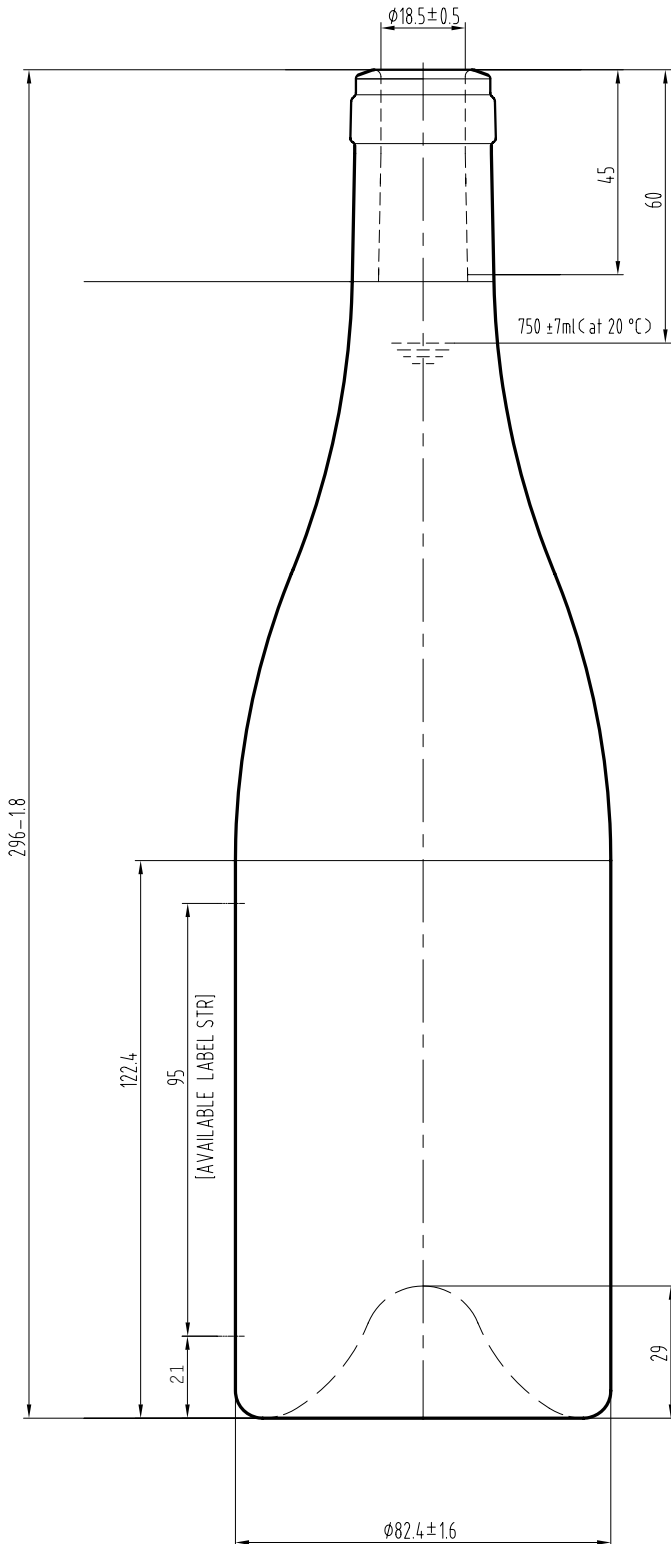

# Semeru Antique Green | Premium

**MASILVA USA**  
THE PERFECT FIT FOR YOUR WINE

Weight	$600 \pm 25$ g
Height	$296 \pm 1.8$ mm
Body Ø	$82.4 \pm 1.6$ mm
Finish Ø	$32 \pm 0.5$ mm
Bore Ø	$18.5 \pm 0.5$ mm
Label	95mm