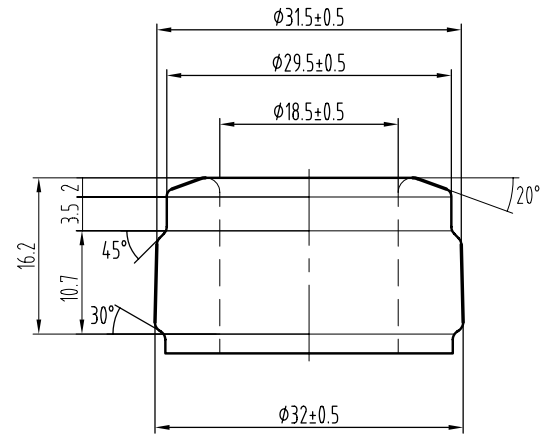

# Semeru Antique Green | Premium

**MASILVA USA**  
THE PERFECT FIT FOR YOUR WINE

Weight	$600 \pm 25$ g
Height	$296 \pm 1.8$ mm
Body Ø	$82.4 \pm 1.6$ mm
Finish Ø	$32 \pm 0.5$ mm
Bore Ø	$18.5 \pm 0.5$ mm
Label	95mm