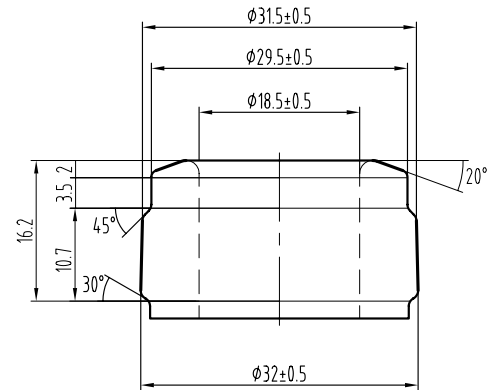

Semeru Dead Leaf Green | Premium

MASILVA USA
THE PERFECT FIT FOR YOUR WINE

Weight	600 ± 25 g
Height	296 ± 1.8 mm
Body Ø	82.4 ± 1.6 mm
Finish Ø	32 ± 0.5 mm
Bore Ø	18.5 ± 0.5 mm
Label	95mm