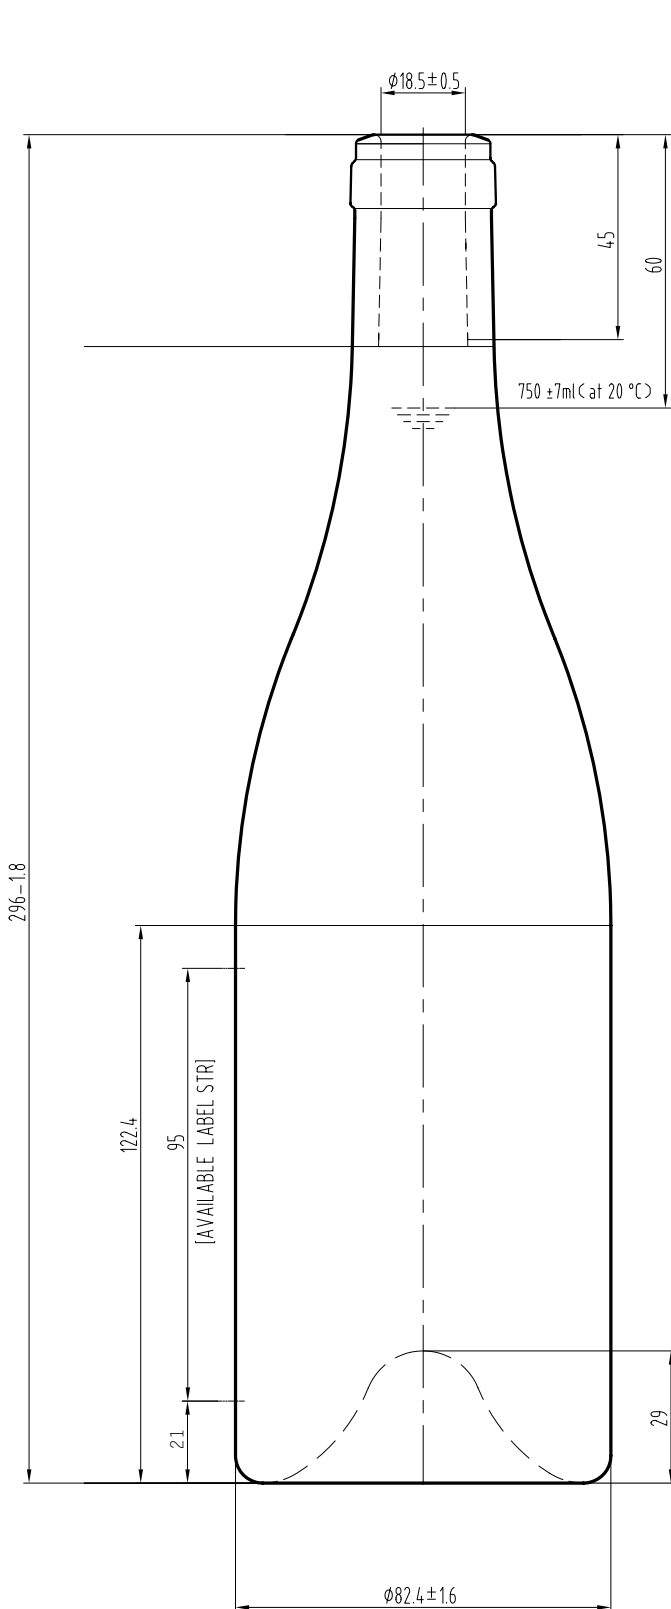

Semeru Dead Leaf Green | Premium

MASILVA USA
THE PERFECT FIT FOR YOUR WINE

Weight	600 ± 25 g
Height	296 ± 1.8 mm
Body Ø	82.4 ± 1.6 mm
Finish Ø	32 ± 0.5 mm
Bore Ø	18.5 ± 0.5 mm
Label	95mm