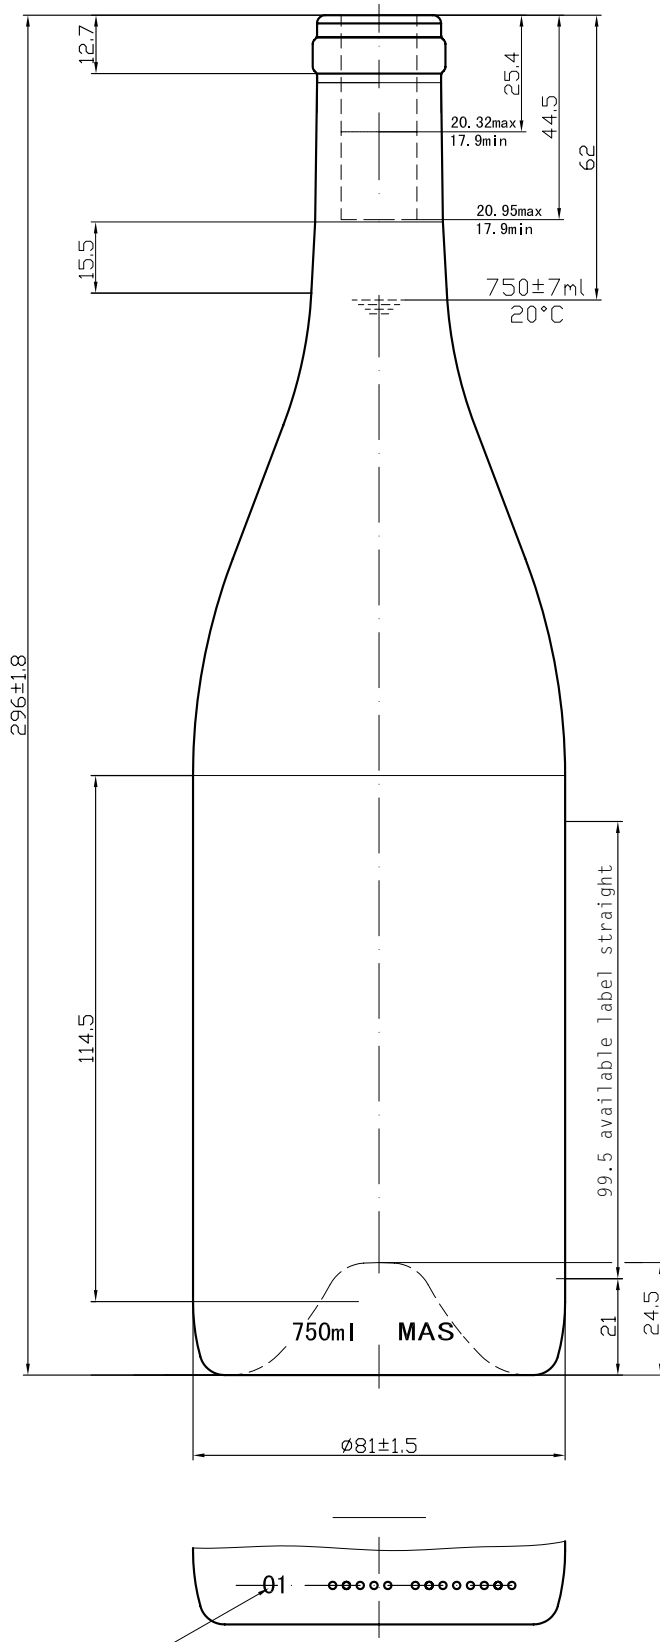

# Tacora Antique Green | Value

**MASILVA USA**  
THE PERFECT FIT FOR YOUR WINE

Weight	$525 \pm 25$ g
Height	$296 \pm 1.8$ mm
Body $\phi$	$81 \pm 1.5$ mm
Finish $\phi$	$28.9 \pm 0.3$ mm
Bore $\phi$	$18.5 \pm 0.5$ mm
Label	$99.5$ mm