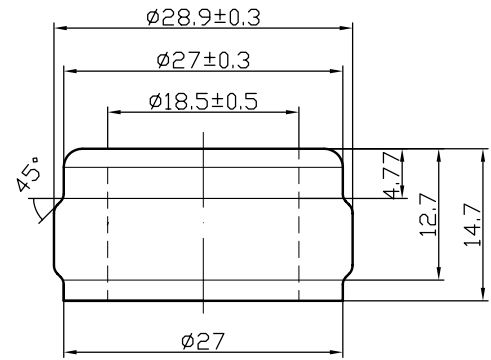

# Tacora Antique Green | Value

**MASILVA USA**  
THE PERFECT FIT FOR YOUR WINE

Weight	$525 \pm 25$ g
Height	$296 \pm 1.8$ mm
Body $\phi$	$81 \pm 1.5$ mm
Finish $\phi$	$28.9 \pm 0.3$ mm
Bore $\phi$	$18.5 \pm 0.5$ mm
Label	$99.5$ mm