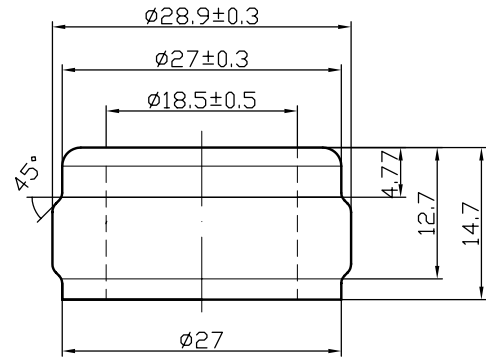

# Tacora Dead Leaf Green | Value

**MASILVA USA**  
THE PERFECT FIT FOR YOUR WINE

Weight	$525 \pm 25 \text{ g}$
Height	$296 \pm 1.8 \text{ mm}$
Body $\phi$	$81 \pm 1.5 \text{ mm}$
Finish $\phi$	$28.9 \pm 0.3 \text{ mm}$
Bore $\phi$	$18.5 \pm 0.5 \text{ mm}$
Label	$99.5 \text{ mm}$