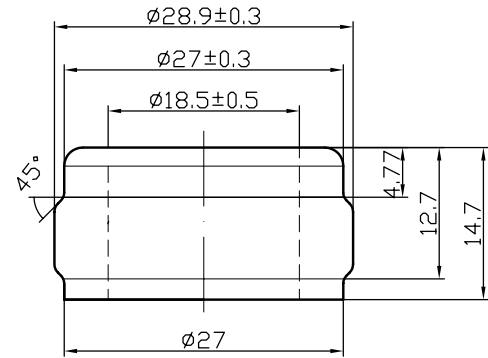

# Tacora Dead Leaf Green | Value

**MASILVA USA**  
THE PERFECT FIT FOR YOUR WINE

|               |                           |
|---------------|---------------------------|
| Weight        | $525 \pm 25 \text{ g}$    |
| Height        | $296 \pm 1.8 \text{ mm}$  |
| Body $\phi$   | $81 \pm 1.5 \text{ mm}$   |
| Finish $\phi$ | $28.9 \pm 0.3 \text{ mm}$ |
| Bore $\phi$   | $18.5 \pm 0.5 \text{ mm}$ |
| Label         | $99.5 \text{ mm}$         |