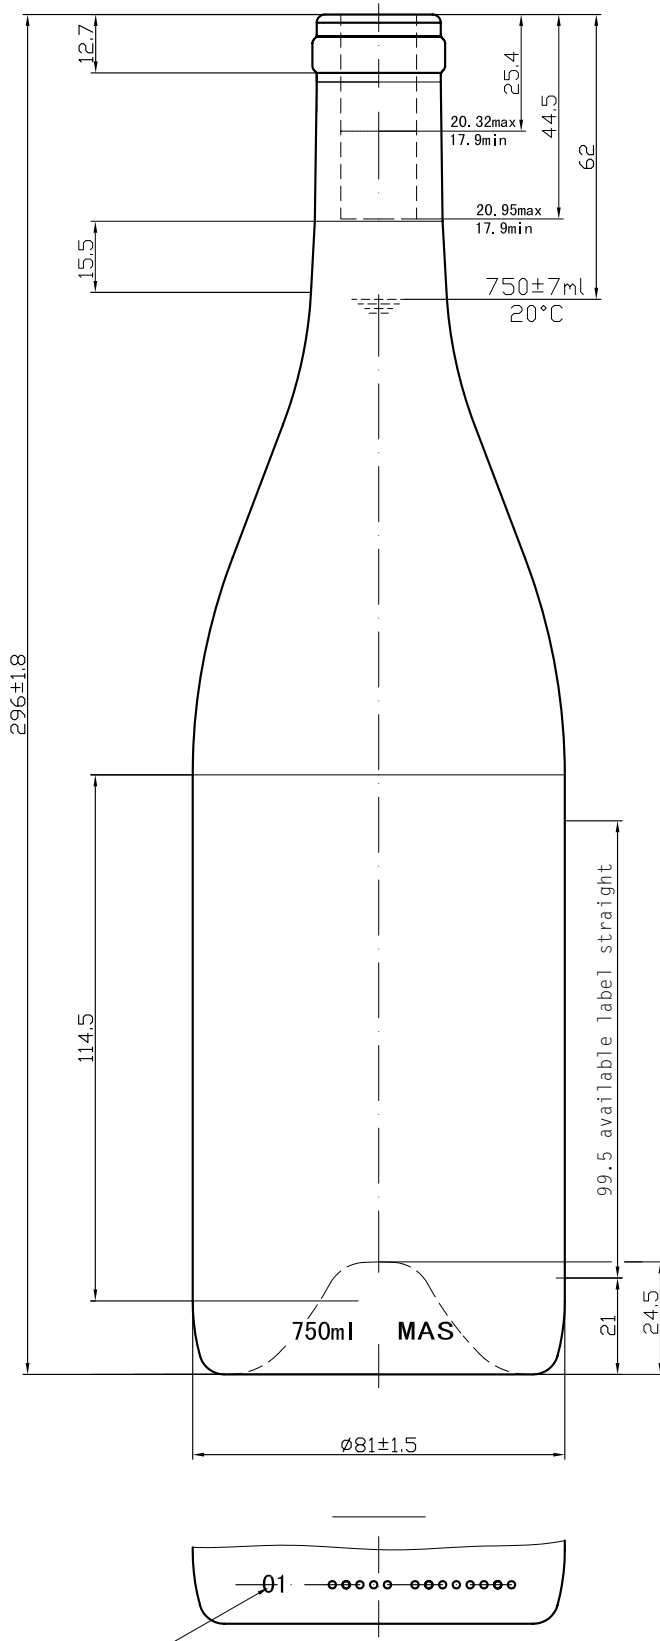

# Tacora Dead Leaf Green | Value

**MASILVA USA**  
THE PERFECT FIT FOR YOUR WINE

|               |                           |
|---------------|---------------------------|
| Weight        | $525 \pm 25 \text{ g}$    |
| Height        | $296 \pm 1.8 \text{ mm}$  |
| Body $\phi$   | $81 \pm 1.5 \text{ mm}$   |
| Finish $\phi$ | $28.9 \pm 0.3 \text{ mm}$ |
| Bore $\phi$   | $18.5 \pm 0.5 \text{ mm}$ |
| Label         | $99.5 \text{ mm}$         |