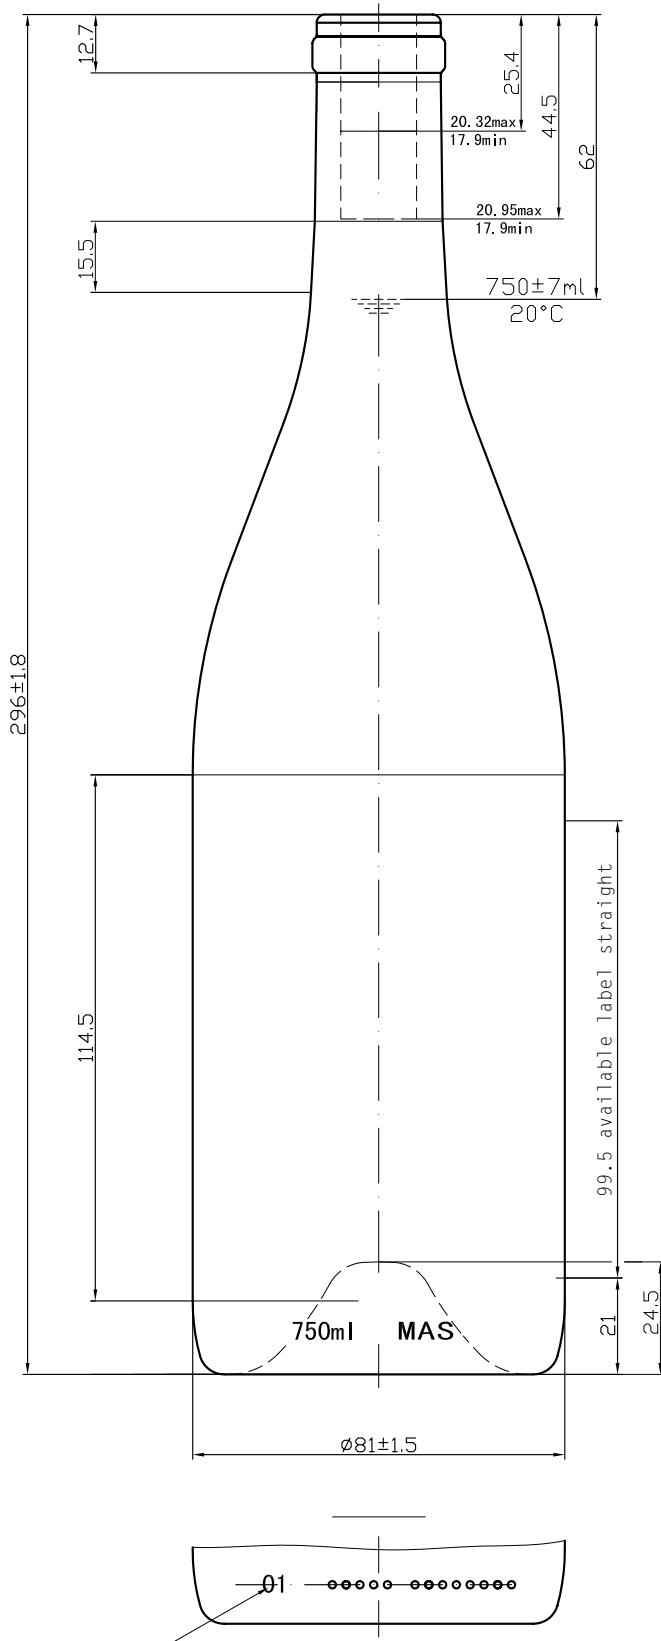

# Tacora Dead Leaf Green | Value

**MASILVA USA**  
THE PERFECT FIT FOR YOUR WINE

Weight	$525 \pm 25 \text{ g}$
Height	$296 \pm 1.8 \text{ mm}$
Body $\phi$	$81 \pm 1.5 \text{ mm}$
Finish $\phi$	$28.9 \pm 0.3 \text{ mm}$
Bore $\phi$	$18.5 \pm 0.5 \text{ mm}$
Label	$99.5 \text{ mm}$