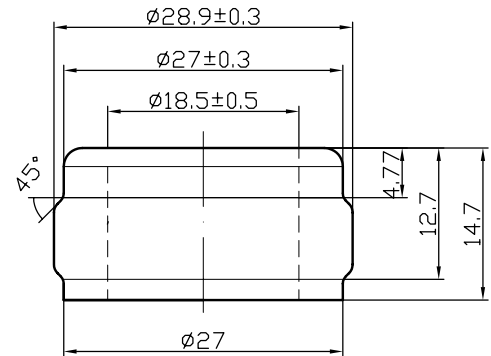

Tacora Flint | Value

MASILVA USA
THE PERFECT FIT FOR YOUR WINE

Weight	$525 \pm 25 \text{ g}$
Height	$296 \pm 1.8 \text{ mm}$
Body ϕ	$81 \pm 1.5 \text{ mm}$
Finish ϕ	$28.9 \pm 0.3 \text{ mm}$
Bore ϕ	$18.5 \pm 0.5 \text{ mm}$
Label	99.5 mm