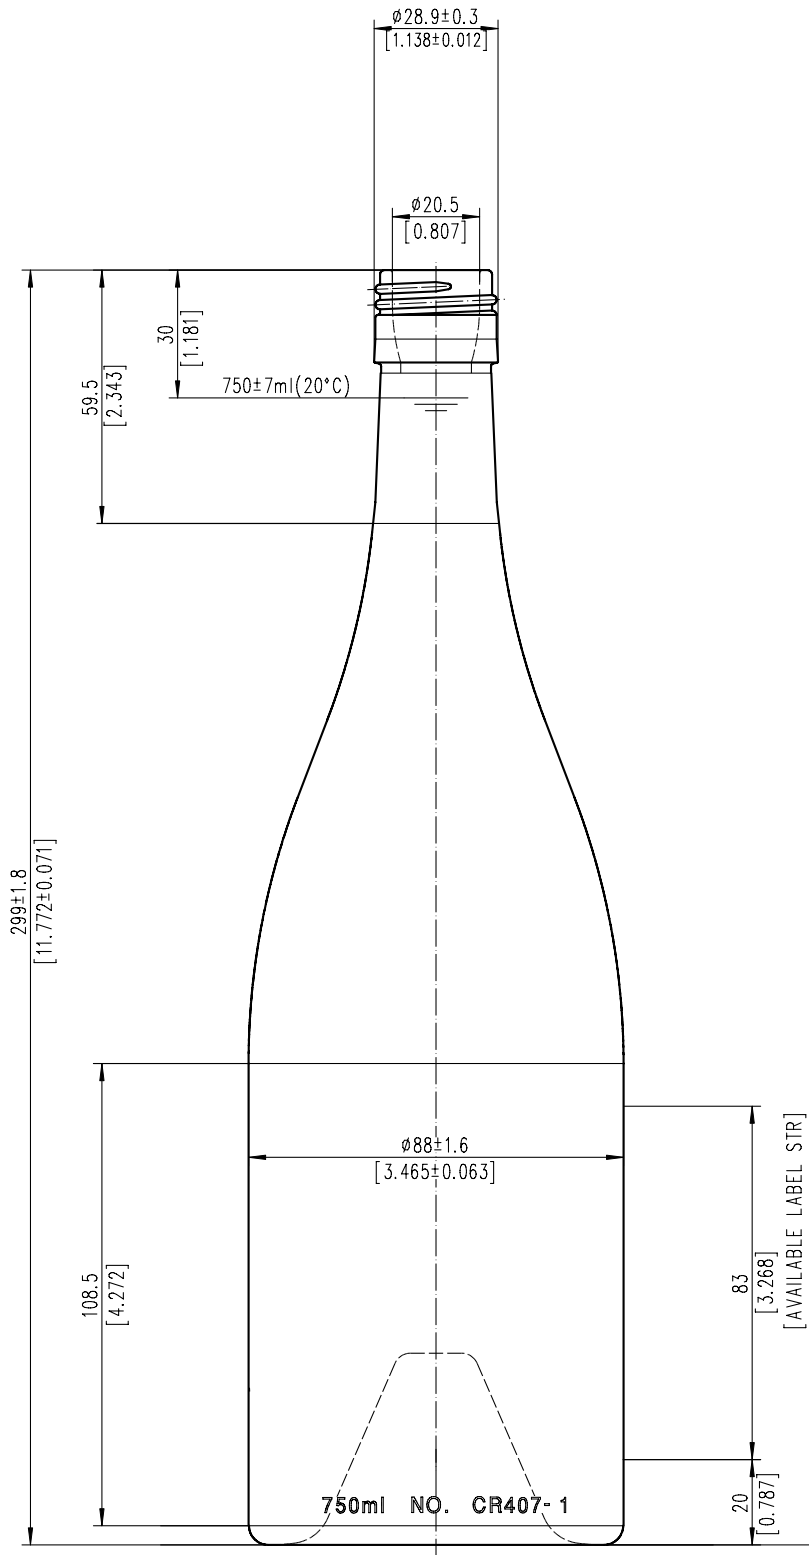

Tronador Antique Green | Ultra-premium

MASILVA USA
THE PERFECT FIT FOR YOUR WINE

Weight	800 ± 25 g
Height	299 ± 1.8 mm
Body Ø	88 ± 1.6 mm
Finish Ø	BVS 30 x 60mm
Bore Ø	20.5 ± 0.5 mm
Label	83mm