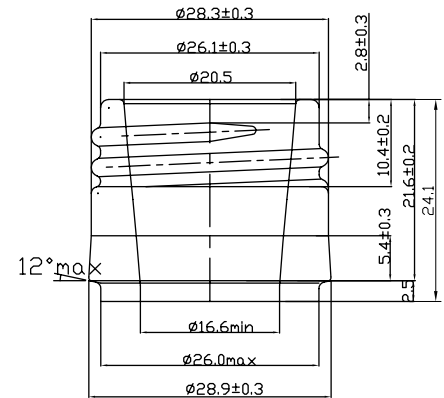

Weisshorn Antique Green | Value

MASILVA USA
THE PERFECT FIT FOR YOUR WINE

Weight	540 ± 25g
Height	296 ± 1.6mm
Body Ø	81 ± 1.5mm
Finish Ø	BVS 30 x 60mm
Bore Ø	N.A.
Label	99mm