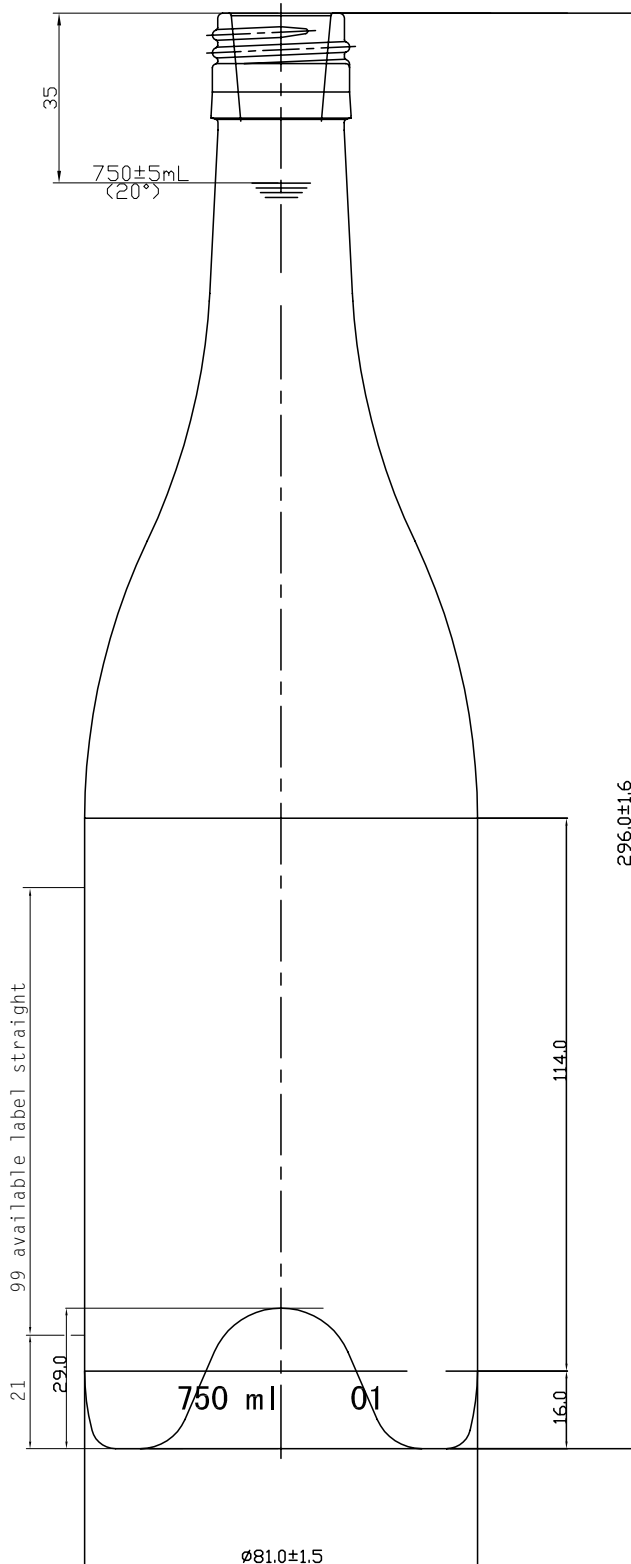

Weisshorn Antique Green | Value

MASILVA USA
THE PERFECT FIT FOR YOUR WINE

Weight	540 ± 25g
Height	296 ± 1.6mm
Body Ø	81 ± 1.5mm
Finish Ø	BVS 30 x 60mm
Bore Ø	N.A.
Label	99mm