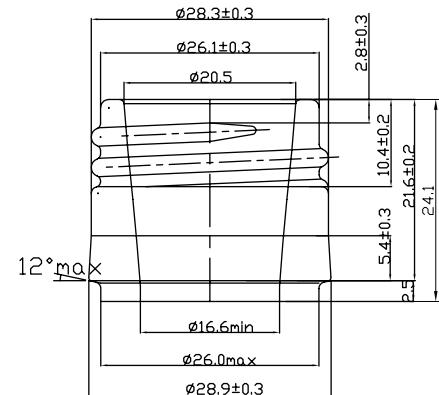

# Weisshorn Dead Leaf Green | Value

MASILVA USA  
THE PERFECT FIT FOR YOUR WINE

Weight	540 ± 25g
Height	296 ± 1.6mm
Body Ø	81 ± 1.5mm
Finish Ø	BVS 30 x 60mm
Bore Ø	N.A.
Label	99mm