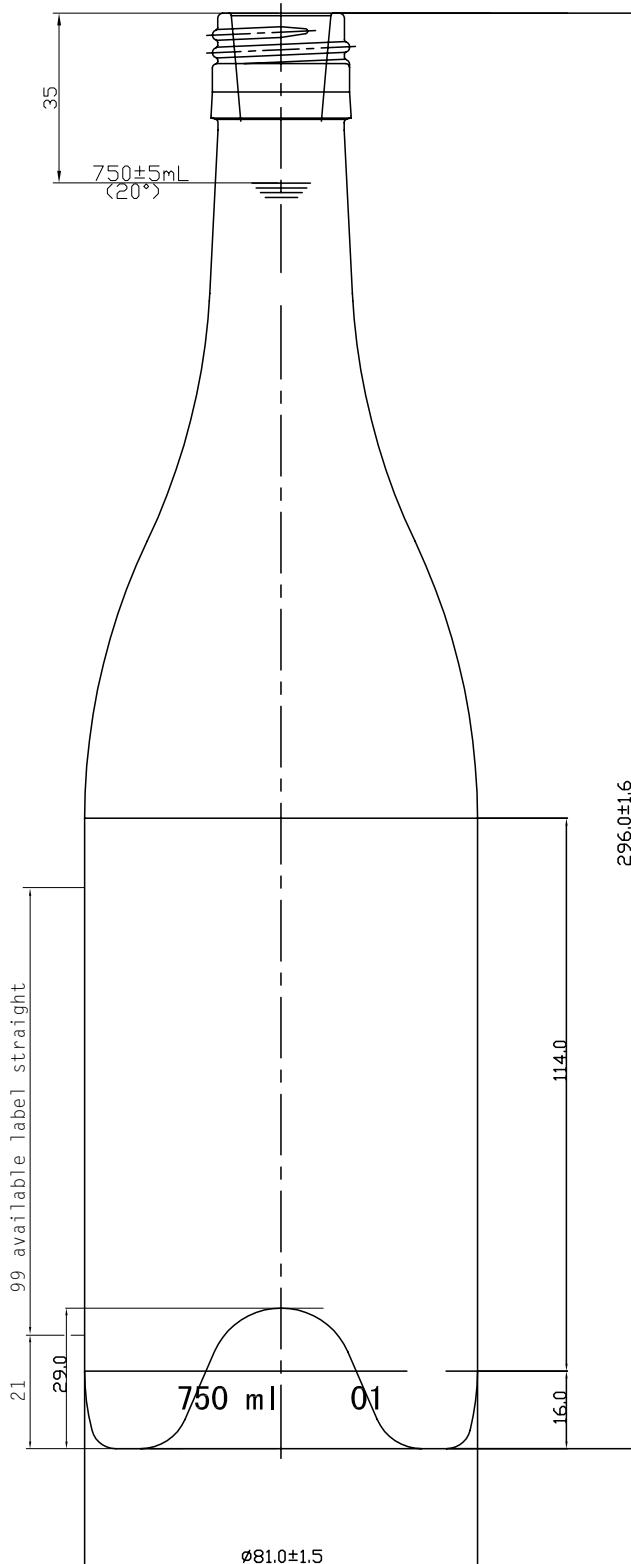

# Weisshorn Dead Leaf Green | Value

MASILVA USA  
THE PERFECT FIT FOR YOUR WINE

Weight	540 ± 25g
Height	296 ± 1.6mm
Body Ø	81 ± 1.5mm
Finish Ø	BVS 30 x 60mm
Bore Ø	N.A.
Label	99mm