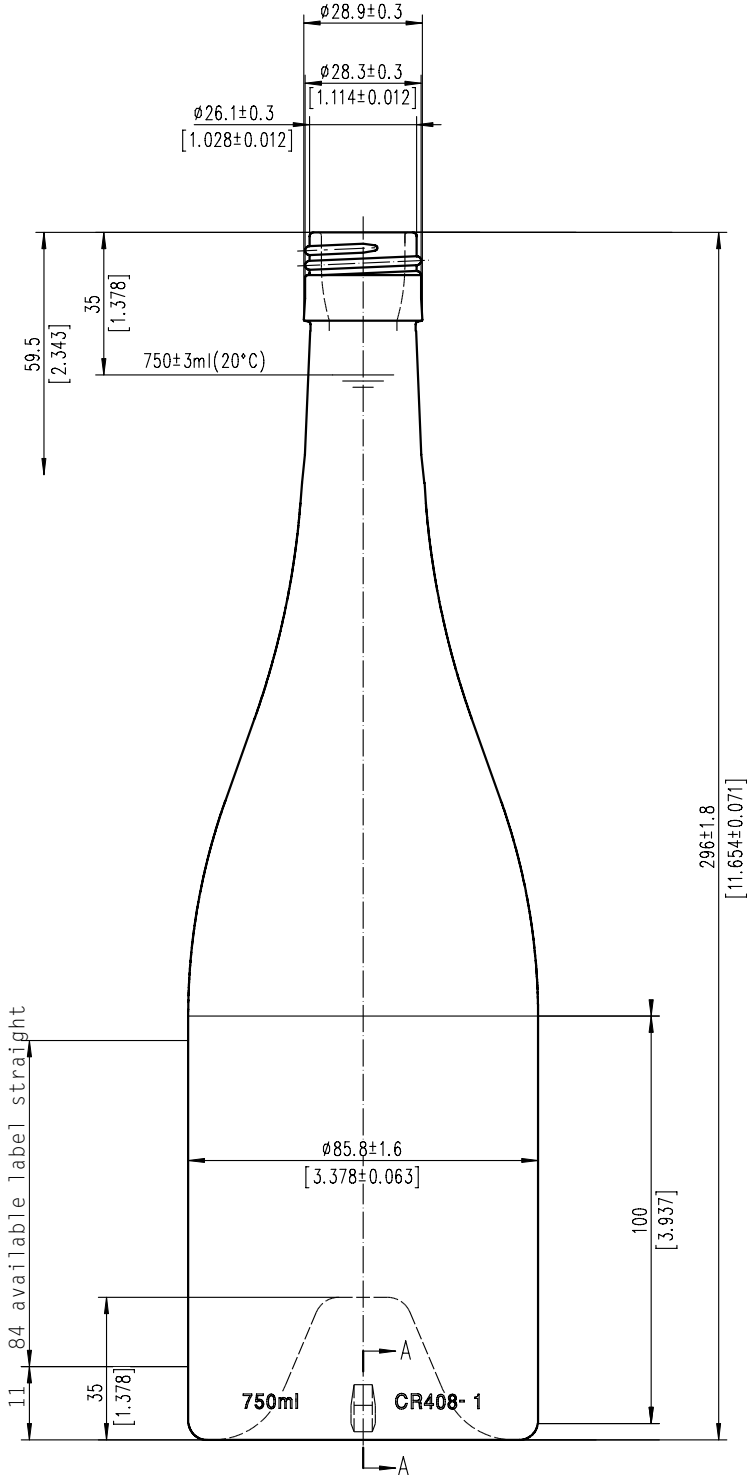

Whitney Antique Green | Premium

MASILVA USA
THE PERFECT FIT FOR YOUR WINE

Weight	540 \pm 25g
Height	296 \pm 1.8mm
Body ϕ	85.8 \pm 1.6mm
Finish ϕ	BVS 30 x 60mm
Bore ϕ	N.A.
Label	80mm