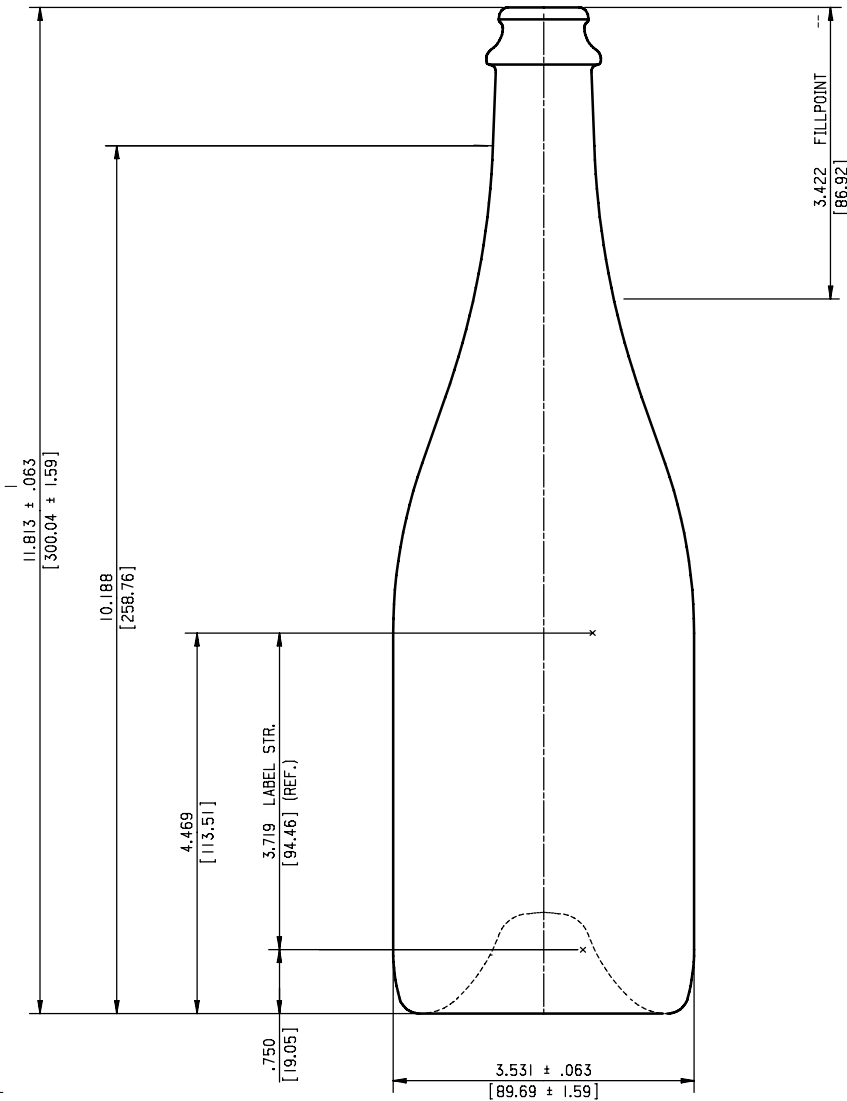

Chani Champagne Green | Premium

MASILVA USA
THE PERFECT FIT FOR YOUR WINE

Weight	$907.18 \pm 35.44g$
Height	$300.04 \pm 1.59mm$
Body Ø	$89.69 \pm 1.59mm$
Finish Ø	Crown Cork
Bore Ø	19.05mm
Label	94.46mm