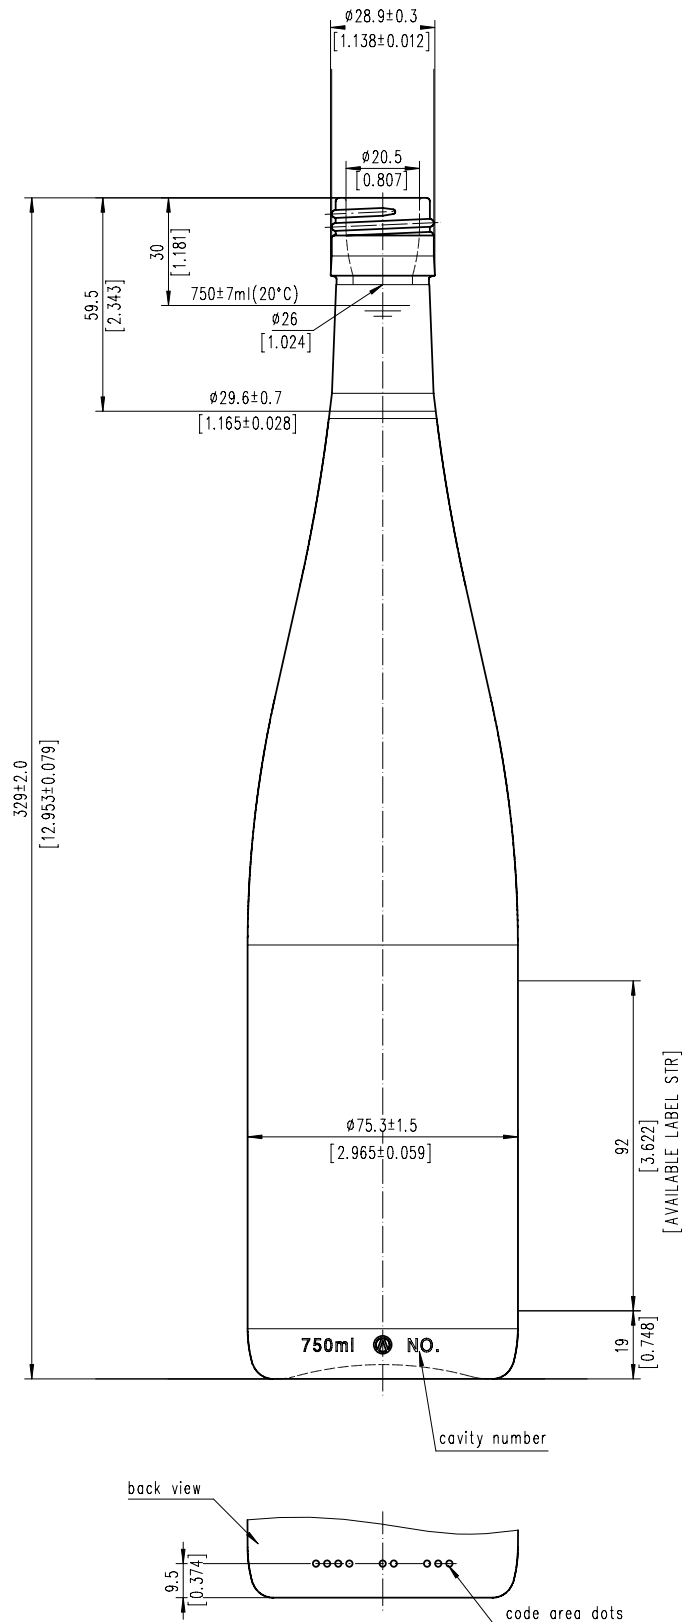

Rainier Antique Green | Premium

MASILVA USA
THE PERFECT FIT FOR YOUR WINE

Weight	480 ± 25g
Height	329 ± 2mm
Body Ø	75.3 ± 1.5mm
Finish Ø	BVS 30 x 60mm
Bore Ø	20.5 ± 0.5mm
Label	92mm