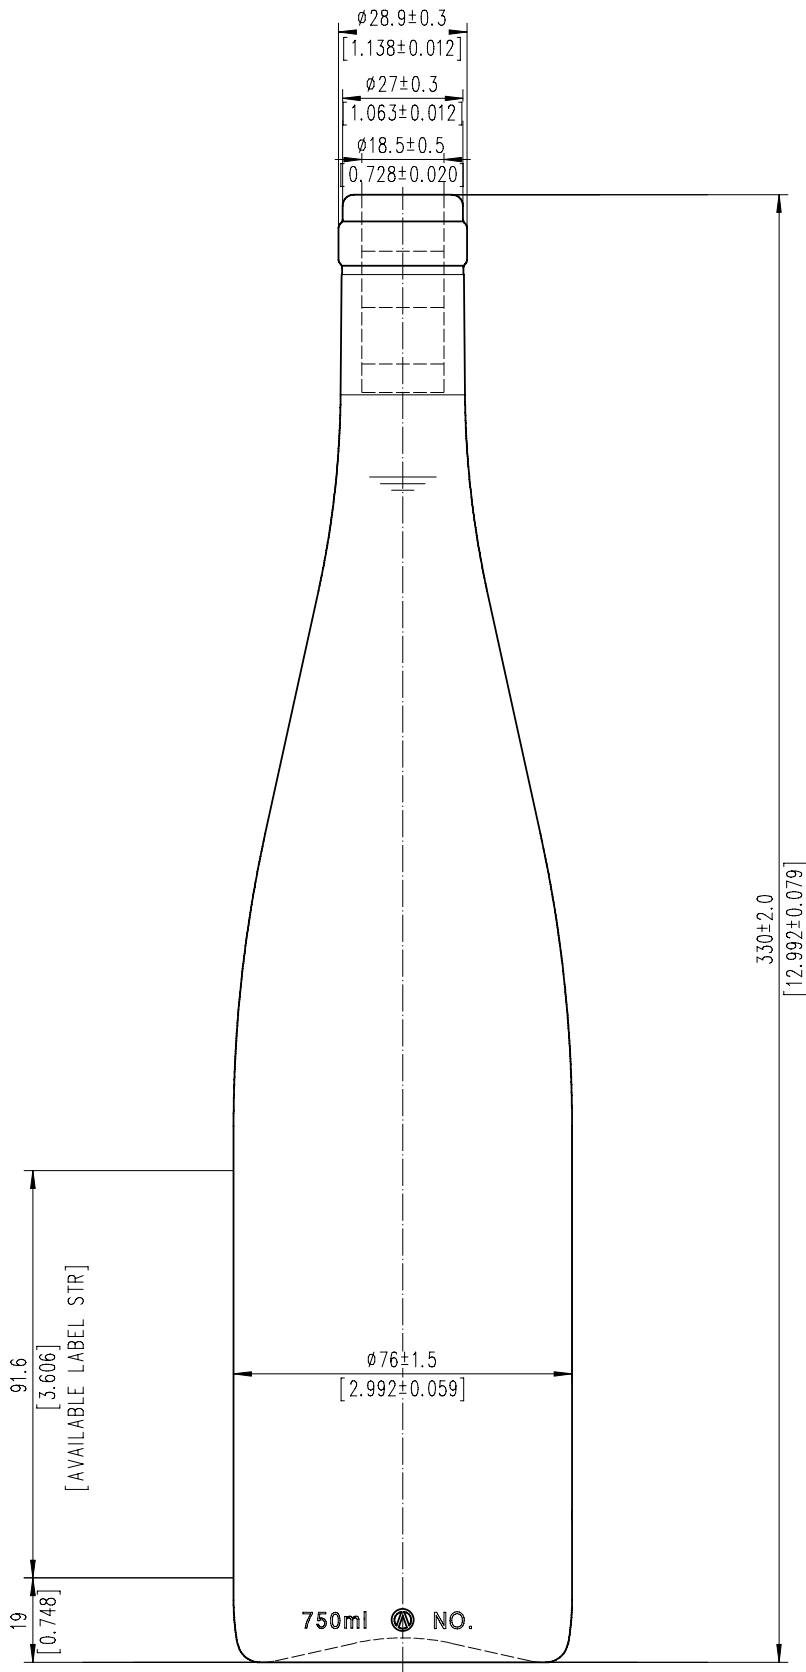

# Tolima Flint | Premium

MASILVA USA  
THE PERFECT FIT FOR YOUR WINE

Weight	495 ± 22g
Height	333 ± 1.8mm
Body Ø	7 ± 1.5mm
Finish Ø	28.9 ± 0.3mm
Bore Ø	18.5 ± 0.5mm
Label	91.6mm